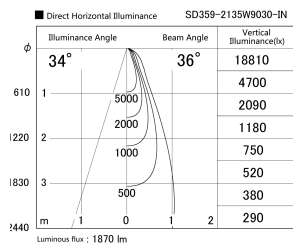

Item no. SD359-2135W9030-IN

Series Name: Lens type Cylinder
Tracklight (Internal Drive) (SD359-IN)

| | |
|------------------|---|
| Installation | Track mount |
| Type | Lens type Cylinder Tracklight (Internal Drive) (SD359-IN) |
| Fixture wattage | 21W |
| Beam angle | 36 |
| Color Temp. | 3000K |
| CRI | Ra>90 |
| Luminous | 1868 lm |
| Body | Die-cast aluminum alloy |
| Body finish | White |
| Trim finish | White |
| Reflector finish | N/A |
| IP Rate | IP20 |
| Light source | COB module |
| Input Voltage | AC220~240V |
| Dimming Type | Non-Dimmable |
| Certificate | CE,CCC |
| Cut Hole | N/A |