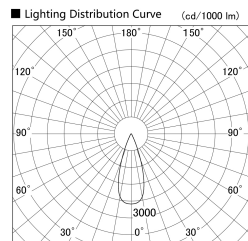

Item no. SD359-2135W9030-IN

Series Name: Lens type Cylinder
Tracklight (Internal Drive) (SD359-IN)

| | |
|------------------|---|
| Installation | Track mount |
| Type | Lens type Cylinder Tracklight (Internal Drive) (SD359-IN) |
| Fixture wattage | 21W |
| Beam angle | 36 |
| Color Temp. | 3000K |
| CRI | Ra>90 |
| Luminous | 1868 lm |
| Body | Die-cast aluminum alloy |
| Body finish | White |
| Trim finish | White |
| Reflector finish | N/A |
| IP Rate | IP20 |
| Light source | COB module |
| Input Voltage | AC220~240V |
| Dimming Type | Non-Dimmable |
| Certificate | CE,CCC |
| Cut Hole | N/A |