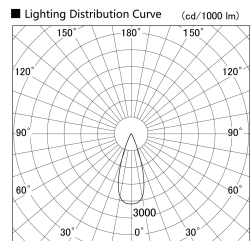

Item no. SD359-2135W9030-IN

Series Name: Lens type Cylinder  
Tracklight (Internal Drive) (SD359-IN)

Installation	Track mount
Type	
Fixture wattage	21W
Beam angle	36
Color Temp.	3000K
CRI	Ra>90
Luminous	1868 lm
Body	Die-cast aluminum alloy
Body finish	White
Trim finish	White
Reflector finish	N/A
IP Rate	IP20
Light source	COB module
Input Voltage	AC220~240V
Dimming Type	Non-Dimmable
Certificate	CE,CCC
Cut Hole	N/A