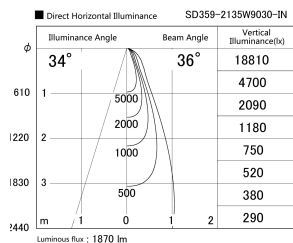

Item no. SD359-2135W9030-IN

Series Name: Lens type Cylinder  
Tracklight (Internal Drive) (SD359-IN)

Installation	Track mount
Type	
Fixture wattage	21W
Beam angle	36
Color Temp.	3000K
CRI	Ra>90
Luminous	1868 lm
Body	Die-cast aluminum alloy
Body finish	White
Trim finish	White
Reflector finish	N/A
IP Rate	IP20
Light source	COB module
Input Voltage	AC220~240V
Dimming Type	Non-Dimmable
Certificate	CE,CCC
Cut Hole	N/A