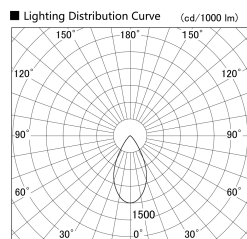

Item no. SD359-2150W9030-IN

Series Name: Lens type Cylinder
Tracklight (Internal Drive) (SD359-IN)

| | |
|------------------|---|
| Installation | Track mount |
| Type | Lens type Cylinder Tracklight (Internal Drive) (SD359-IN) |
| Fixture wattage | 21W |
| Beam angle | 54 |
| Color Temp. | 3000K |
| CRI | Ra>90 |
| Luminous | 1881 lm |
| Body | Die-cast aluminum alloy |
| Body finish | White |
| Trim finish | White |
| Reflector finish | N/A |
| IP Rate | IP20 |
| Light source | COB module |
| Input Voltage | AC220~240V |
| Dimming Type | Non-Dimmable |
| Certificate | CE,CCC |
| Cut Hole | N/A |