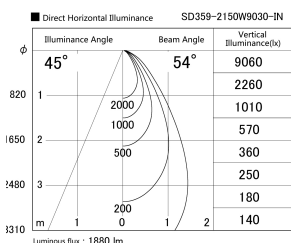

Item no. SD359-2150W9030-IN

Series Name: Lens type Cylinder
Tracklight (Internal Drive) (SD359-IN)

| | |
|------------------|---|
| Installation | Track mount |
| Type | Lens type Cylinder Tracklight (Internal Drive) (SD359-IN) |
| Fixture wattage | 21W |
| Beam angle | 54 |
| Color Temp. | 3000K |
| CRI | Ra>90 |
| Luminous | 1881 lm |
| Body | Die-cast aluminum alloy |
| Body finish | White |
| Trim finish | White |
| Reflector finish | N/A |
| IP Rate | IP20 |
| Light source | COB module |
| Input Voltage | AC220~240V |
| Dimming Type | Non-Dimmable |
| Certificate | CE,CCC |
| Cut Hole | N/A |