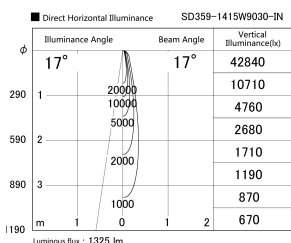

Item no. SD359-1415W9030-IN

Series Name: Lens type Cylinder
Tracklight (Internal Drive) (SD359-IN)

Installation	Track mount
Type	Lens type Cylinder Tracklight (Internal Drive) (SD359-IN)
Fixture wattage	14W
Beam angle	17
Color Temp.	3000K
CRI	Ra>90
Luminous	1325 lm
Body	Die-cast aluminum alloy
Body finish	White
Trim finish	White
Reflector finish	N/A
IP Rate	IP20
Light source	COB module
Input Voltage	AC220~240V
Dimming Type	Non-Dimmable
Certificate	CE,CCC
Cut Hole	N/A