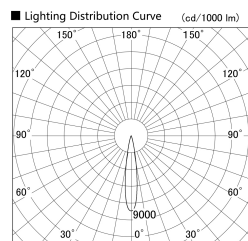

Item no. SD359-1415W9030-IN

Series Name: Lens type Cylinder
Tracklight (Internal Drive) (SD359-IN)

Installation	Track mount
Type	Lens type Cylinder Tracklight (Internal Drive) (SD359-IN)
Fixture wattage	14W
Beam angle	17
Color Temp.	3000K
CRI	Ra>90
Luminous	1325 lm
Body	Die-cast aluminum alloy
Body finish	White
Trim finish	White
Reflector finish	N/A
IP Rate	IP20
Light source	COB module
Input Voltage	AC220~240V
Dimming Type	Non-Dimmable
Certificate	CE,CCC
Cut Hole	N/A