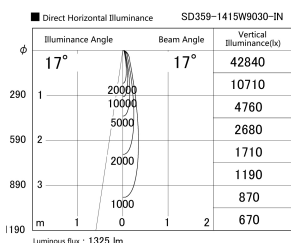

Item no. SD359-1415W9030-IN

Series Name: Lens type Cylinder  
Tracklight (Internal Drive) (SD359-IN)

Installation	Track mount
Type	
Fixture wattage	14W
Beam angle	17
Color Temp.	3000K
CRI	Ra>90
Luminous	1325 lm
Body	Die-cast aluminum alloy
Body finish	White
Trim finish	White
Reflector finish	N/A
IP Rate	IP20
Light source	COB module
Input Voltage	AC220~240V
Dimming Type	Non-Dimmable
Certificate	CE,CCC
Cut Hole	N/A