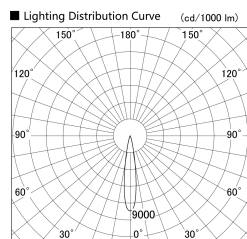

Item no. SD359-1415W9030-IN

Series Name: Lens type Cylinder  
Tracklight (Internal Drive) (SD359-IN)

Installation	Track mount
Type	
Fixture wattage	14W
Beam angle	17
Color Temp.	3000K
CRI	Ra>90
Luminous	1325 lm
Body	Die-cast aluminum alloy
Body finish	White
Trim finish	White
Reflector finish	N/A
IP Rate	IP20
Light source	COB module
Input Voltage	AC220~240V
Dimming Type	Non-Dimmable
Certificate	CE,CCC
Cut Hole	N/A