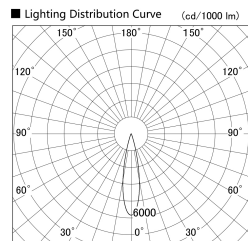

Item no. SD359-1420W9030-IN

Series Name: Lens type Cylinder  
Tracklight (Internal Drive) (SD359-IN)

Installation	Track mount
Type	Lens type Cylinder Tracklight (Internal Drive) (SD359-IN)
Fixture wattage	14W
Beam angle	22
Color Temp.	3000K
CRI	Ra>90
Luminous	1360 lm
Body	Die-cast aluminum alloy
Body finish	White
Trim finish	White
Reflector finish	N/A
IP Rate	IP20
Light source	COB module
Input Voltage	AC220~240V
Dimming Type	Non-Dimmable
Certificate	CE,CCC
Cut Hole	N/A