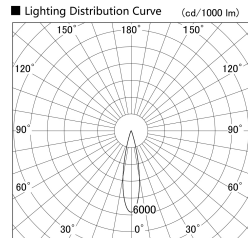

Item no. SD359-1420W9030-IN

Series Name: Lens type Cylinder
Tracklight (Internal Drive) (SD359-IN)

Installation	Track mount
Type	Lens type Cylinder Tracklight (Internal Drive) (SD359-IN)
Fixture wattage	14W
Beam angle	22
Color Temp.	3000K
CRI	Ra>90
Luminous	1360 lm
Body	Die-cast aluminum alloy
Body finish	White
Trim finish	White
Reflector finish	N/A
IP Rate	IP20
Light source	COB module
Input Voltage	AC220~240V
Dimming Type	Non-Dimmable
Certificate	CE,CCC
Cut Hole	N/A