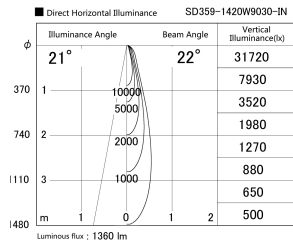

Item no. SD359-1420W9030-IN

Series Name: Lens type Cylinder
Tracklight (Internal Drive) (SD359-IN)

Installation	Track mount
Type	Lens type Cylinder Tracklight (Internal Drive) (SD359-IN)
Fixture wattage	14W
Beam angle	22
Color Temp.	3000K
CRI	Ra>90
Luminous	1360 lm
Body	Die-cast aluminum alloy
Body finish	White
Trim finish	White
Reflector finish	N/A
IP Rate	IP20
Light source	COB module
Input Voltage	AC220~240V
Dimming Type	Non-Dimmable
Certificate	CE,CCC
Cut Hole	N/A