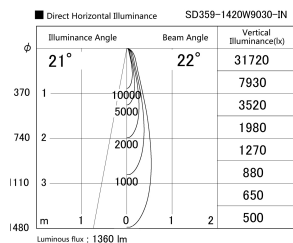

Item no. SD359-1420W9030-IN

Series Name: Lens type Cylinder  
Tracklight (Internal Drive) (SD359-IN)

Installation	Track mount
Type	Lens type Cylinder Tracklight (Internal Drive) (SD359-IN)
Fixture wattage	14W
Beam angle	22
Color Temp.	3000K
CRI	Ra>90
Luminous	1360 lm
Body	Die-cast aluminum alloy
Body finish	White
Trim finish	White
Reflector finish	N/A
IP Rate	IP20
Light source	COB module
Input Voltage	AC220~240V
Dimming Type	Non-Dimmable
Certificate	CE,CCC
Cut Hole	N/A