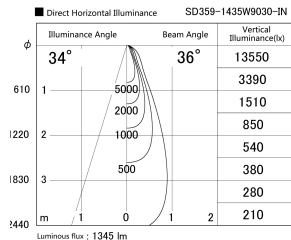

Item no. SD359-1435W9030-IN

Series Name: Lens type Cylinder
Tracklight (Internal Drive) (SD359-IN)

Installation	Track mount
Type	Lens type Cylinder Tracklight (Internal Drive) (SD359-IN)
Fixture wattage	14W
Beam angle	36
Color Temp.	3000K
CRI	Ra>90
Luminous	1343 lm
Body	Die-cast aluminum alloy
Body finish	White
Trim finish	White
Reflector finish	N/A
IP Rate	IP20
Light source	COB module
Input Voltage	AC220~240V
Dimming Type	Non-Dimmable
Certificate	CE,CCC
Cut Hole	N/A