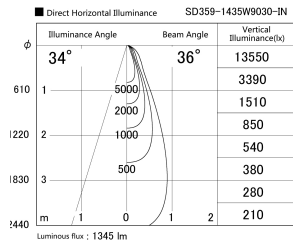

Item no. SD359-1435W9030-IN

Series Name: Lens type Cylinder
Tracklight (Internal Drive) (SD359-IN)

Installation	Track mount
Type	
Fixture wattage	14W
Beam angle	36
Color Temp.	3000K
CRI	Ra>90
Luminous	1343 lm
Body	Die-cast aluminum alloy
Body finish	White
Trim finish	White
Reflector finish	N/A
IP Rate	IP20
Light source	COB module
Input Voltage	AC220~240V
Dimming Type	Non-Dimmable
Certificate	CE,CCC
Cut Hole	N/A