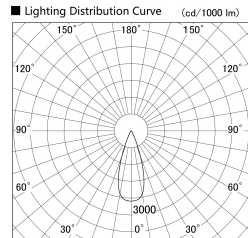

Item no. SD359-1435W9030-IN

Series Name: Lens type Cylinder
Tracklight (Internal Drive) (SD359-IN)

Installation	Track mount
Type	Lens type Cylinder Tracklight (Internal Drive) (SD359-IN)
Fixture wattage	14W
Beam angle	36
Color Temp.	3000K
CRI	Ra>90
Luminous	1343 lm
Body	Die-cast aluminum alloy
Body finish	White
Trim finish	White
Reflector finish	N/A
IP Rate	IP20
Light source	COB module
Input Voltage	AC220~240V
Dimming Type	Non-Dimmable
Certificate	CE,CCC
Cut Hole	N/A