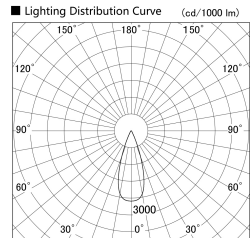

Item no. SD359-1435W9030-IN

Series Name: Lens type Cylinder
Tracklight (Internal Drive) (SD359-IN)

Installation	Track mount
Type	
Fixture wattage	14W
Beam angle	36
Color Temp.	3000K
CRI	Ra>90
Luminous	1343 lm
Body	Die-cast aluminum alloy
Body finish	White
Trim finish	White
Reflector finish	N/A
IP Rate	IP20
Light source	COB module
Input Voltage	AC220~240V
Dimming Type	Non-Dimmable
Certificate	CE,CCC
Cut Hole	N/A