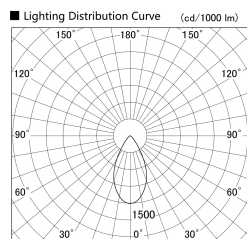

Item no. SD359-1450W9030-IN

Series Name: Lens type Cylinder
Tracklight (Internal Drive) (SD359-IN)

Installation	Track mount
Type	
Fixture wattage	14W
Beam angle	54
Color Temp.	3000K
CRI	Ra>90
Luminous	1350 lm
Body	Die-cast aluminum alloy
Body finish	White
Trim finish	White
Reflector finish	N/A
IP Rate	IP20
Light source	COB module
Input Voltage	AC220~240V
Dimming Type	Non-Dimmable
Certificate	CE,CCC
Cut Hole	N/A