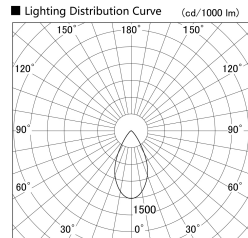

Item no. SD359-1450W9030-IN

Series Name: Lens type Cylinder
Tracklight (Internal Drive) (SD359-IN)

Installation	Track mount
Type	Lens type Cylinder Tracklight (Internal Drive) (SD359-IN)
Fixture wattage	14W
Beam angle	54
Color Temp.	3000K
CRI	Ra>90
Luminous	1350 lm
Body	Die-cast aluminum alloy
Body finish	White
Trim finish	White
Reflector finish	N/A
IP Rate	IP20
Light source	COB module
Input Voltage	AC220~240V
Dimming Type	Non-Dimmable
Certificate	CE,CCC
Cut Hole	N/A