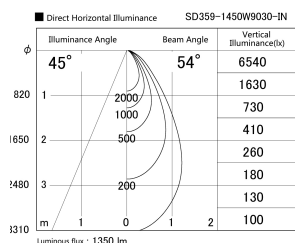

Item no. SD359-1450W9030-IN

Series Name: Lens type Cylinder
Tracklight (Internal Drive) (SD359-IN)

Installation	Track mount
Type	
Fixture wattage	14W
Beam angle	54
Color Temp.	3000K
CRI	Ra>90
Luminous	1350 lm
Body	Die-cast aluminum alloy
Body finish	White
Trim finish	White
Reflector finish	N/A
IP Rate	IP20
Light source	COB module
Input Voltage	AC220~240V
Dimming Type	Non-Dimmable
Certificate	CE,CCC
Cut Hole	N/A