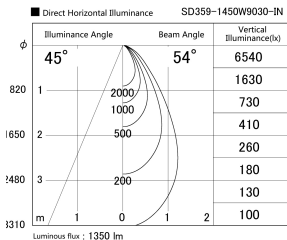

Item no. SD359-1450W9030-IN

Series Name: Lens type Cylinder
Tracklight (Internal Drive) (SD359-IN)

Installation	Track mount
Type	Lens type Cylinder Tracklight (Internal Drive) (SD359-IN)
Fixture wattage	14W
Beam angle	54
Color Temp.	3000K
CRI	Ra>90
Luminous	1350 lm
Body	Die-cast aluminum alloy
Body finish	White
Trim finish	White
Reflector finish	N/A
IP Rate	IP20
Light source	COB module
Input Voltage	AC220~240V
Dimming Type	Non-Dimmable
Certificate	CE,CCC
Cut Hole	N/A