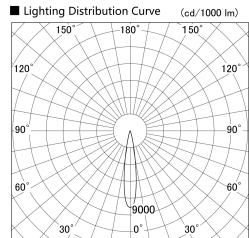

Item no. SD359-2515W9035-IN

Series Name: Lens type Cylinder
Tracklight (Internal Drive) (SD359-IN)

Installation	Track mount
Type	
Fixture wattage	24.3W
Beam angle	17
Color Temp.	3500K
CRI	Ra>90
Luminous	2226 lm
Body	Die-cast aluminum alloy
Body finish	White
Trim finish	White
Reflector finish	N/A
IP Rate	IP20
Light source	COB module
Input Voltage	AC220~240V
Dimming Type	Non-Dimmable
Certificate	CE,CCC
Cut Hole	N/A