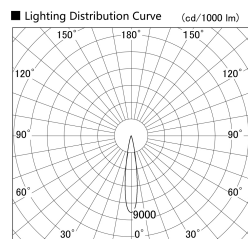

Item no. SD359-2515W9035-IN

Series Name: Lens type Cylinder  
Tracklight (Internal Drive) (SD359-IN)

Installation	Track mount
Type	Lens type Cylinder Tracklight (Internal Drive) (SD359-IN)
Fixture wattage	24.3W
Beam angle	17
Color Temp.	3500K
CRI	Ra>90
Luminous	2226 lm
Body	Die-cast aluminum alloy
Body finish	White
Trim finish	White
Reflector finish	N/A
IP Rate	IP20
Light source	COB module
Input Voltage	AC220~240V
Dimming Type	Non-Dimmable
Certificate	CE,CCC
Cut Hole	N/A