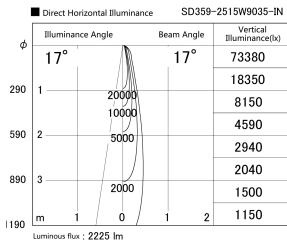

Item no. SD359-2515W9035-IN

Series Name: Lens type Cylinder
Tracklight (Internal Drive) (SD359-IN)

Installation	Track mount
Type	
Fixture wattage	24.3W
Beam angle	17
Color Temp.	3500K
CRI	Ra>90
Luminous	2226 lm
Body	Die-cast aluminum alloy
Body finish	White
Trim finish	White
Reflector finish	N/A
IP Rate	IP20
Light source	COB module
Input Voltage	AC220~240V
Dimming Type	Non-Dimmable
Certificate	CE,CCC
Cut Hole	N/A