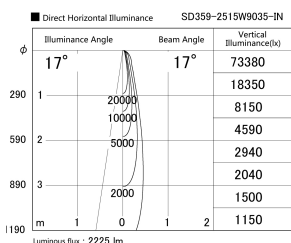

Item no. SD359-2515W9035-IN

Series Name: Lens type Cylinder  
Tracklight (Internal Drive) (SD359-IN)

Installation	Track mount
Type	Lens type Cylinder Tracklight (Internal Drive) (SD359-IN)
Fixture wattage	24.3W
Beam angle	17
Color Temp.	3500K
CRI	Ra>90
Luminous	2226 lm
Body	Die-cast aluminum alloy
Body finish	White
Trim finish	White
Reflector finish	N/A
IP Rate	IP20
Light source	COB module
Input Voltage	AC220~240V
Dimming Type	Non-Dimmable
Certificate	CE,CCC
Cut Hole	N/A