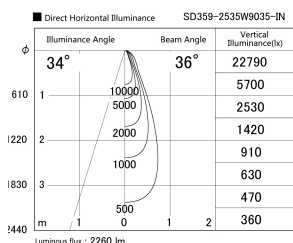

Item no. SD359-2535W9035-IN

Series Name: Lens type Cylinder
Tracklight (Internal Drive) (SD359-IN)

Installation	Track mount
Type	Lens type Cylinder Tracklight (Internal Drive) (SD359-IN)
Fixture wattage	24.3W
Beam angle	36
Color Temp.	3500K
CRI	Ra>90
Luminous	2261 lm
Body	Die-cast aluminum alloy
Body finish	White
Trim finish	White
Reflector finish	N/A
IP Rate	IP20
Light source	COB module
Input Voltage	AC220~240V
Dimming Type	Non-Dimmable
Certificate	CE,CCC
Cut Hole	N/A