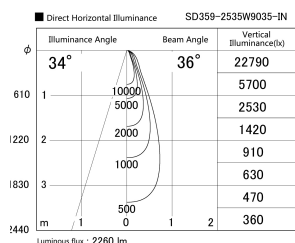

Item no. SD359-2535W9035-IN

Series Name: Lens type Cylinder
Tracklight (Internal Drive) (SD359-IN)

| | |
|------------------|-------------------------|
| Installation | Track mount |
| Type | |
| Fixture wattage | 24.3W |
| Beam angle | 36 |
| Color Temp. | 3500K |
| CRI | Ra>90 |
| Luminous | 2261 lm |
| Body | Die-cast aluminum alloy |
| Body finish | White |
| Trim finish | White |
| Reflector finish | N/A |
| IP Rate | IP20 |
| Light source | COB module |
| Input Voltage | AC220~240V |
| Dimming Type | Non-Dimmable |
| Certificate | CE,CCC |
| Cut Hole | N/A |