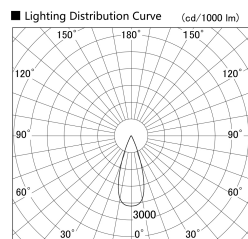

Item no. SD359-2535W9035-IN

Series Name: Lens type Cylinder
Tracklight (Internal Drive) (SD359-IN)

| | |
|------------------|-------------------------|
| Installation | Track mount |
| Type | |
| Fixture wattage | 24.3W |
| Beam angle | 36 |
| Color Temp. | 3500K |
| CRI | Ra>90 |
| Luminous | 2261 lm |
| Body | Die-cast aluminum alloy |
| Body finish | White |
| Trim finish | White |
| Reflector finish | N/A |
| IP Rate | IP20 |
| Light source | COB module |
| Input Voltage | AC220~240V |
| Dimming Type | Non-Dimmable |
| Certificate | CE,CCC |
| Cut Hole | N/A |