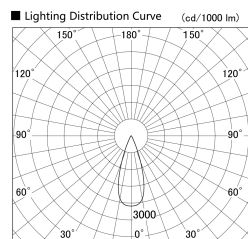

Item no. SD359-2535W9035-IN

Series Name: Lens type Cylinder
Tracklight (Internal Drive) (SD359-IN)

Installation	Track mount
Type	Lens type Cylinder Tracklight (Internal Drive) (SD359-IN)
Fixture wattage	24.3W
Beam angle	36
Color Temp.	3500K
CRI	Ra>90
Luminous	2261 lm
Body	Die-cast aluminum alloy
Body finish	White
Trim finish	White
Reflector finish	N/A
IP Rate	IP20
Light source	COB module
Input Voltage	AC220~240V
Dimming Type	Non-Dimmable
Certificate	CE,CCC
Cut Hole	N/A