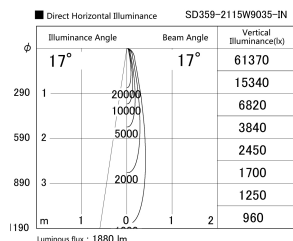

Item no. SD359-2115W9035-IN

Series Name: Lens type Cylinder
Tracklight (Internal Drive) (SD359-IN)

Installation	Track mount
Type	
Fixture wattage	21W
Beam angle	17
Color Temp.	3500K
CRI	Ra>90
Luminous	1882 lm
Body	Die-cast aluminum alloy
Body finish	White
Trim finish	White
Reflector finish	N/A
IP Rate	IP20
Light source	COB module
Input Voltage	AC220~240V
Dimming Type	Non-Dimmable
Certificate	CE,CCC
Cut Hole	N/A