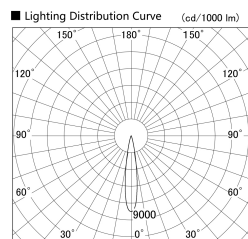

Item no. SD359-2115W9035-IN

Series Name: Lens type Cylinder
Tracklight (Internal Drive) (SD359-IN)

Installation	Track mount
Type	Lens type Cylinder Tracklight (Internal Drive) (SD359-IN)
Fixture wattage	21W
Beam angle	17
Color Temp.	3500K
CRI	Ra>90
Luminous	1882 lm
Body	Die-cast aluminum alloy
Body finish	White
Trim finish	White
Reflector finish	N/A
IP Rate	IP20
Light source	COB module
Input Voltage	AC220~240V
Dimming Type	Non-Dimmable
Certificate	CE,CCC
Cut Hole	N/A