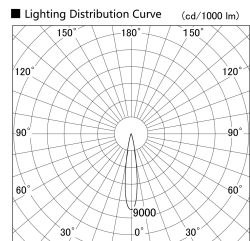

Item no. SD359-2115W9035-IN

Series Name: Lens type Cylinder
Tracklight (Internal Drive) (SD359-IN)

Installation	Track mount
Type	
Fixture wattage	21W
Beam angle	17
Color Temp.	3500K
CRI	Ra>90
Luminous	1882 lm
Body	Die-cast aluminum alloy
Body finish	White
Trim finish	White
Reflector finish	N/A
IP Rate	IP20
Light source	COB module
Input Voltage	AC220~240V
Dimming Type	Non-Dimmable
Certificate	CE,CCC
Cut Hole	N/A