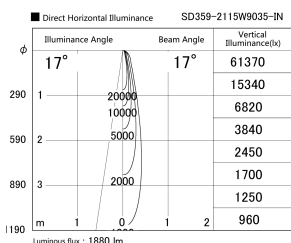

Item no. SD359-2115W9035-IN

Series Name: Lens type Cylinder
Tracklight (Internal Drive) (SD359-IN)

Installation	Track mount
Type	Lens type Cylinder Tracklight (Internal Drive) (SD359-IN)
Fixture wattage	21W
Beam angle	17
Color Temp.	3500K
CRI	Ra>90
Luminous	1882 lm
Body	Die-cast aluminum alloy
Body finish	White
Trim finish	White
Reflector finish	N/A
IP Rate	IP20
Light source	COB module
Input Voltage	AC220~240V
Dimming Type	Non-Dimmable
Certificate	CE,CCC
Cut Hole	N/A