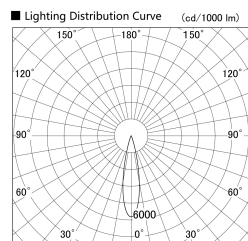

Item no. SD359-2120W9035-IN

Series Name: Lens type Cylinder  
Tracklight (Internal Drive) (SD359-IN)

Installation	Track mount
Type	
Fixture wattage	21W
Beam angle	22
Color Temp.	3500K
CRI	Ra>90
Luminous	1936 lm
Body	Die-cast aluminum alloy
Body finish	White
Trim finish	White
Reflector finish	N/A
IP Rate	IP20
Light source	COB module
Input Voltage	AC220~240V
Dimming Type	Non-Dimmable
Certificate	CE,CCC
Cut Hole	N/A