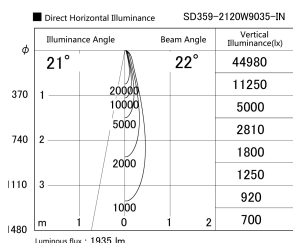

Item no. SD359-2120W9035-IN

Series Name: Lens type Cylinder  
Tracklight (Internal Drive) (SD359-IN)

Installation	Track mount
Type	
Fixture wattage	21W
Beam angle	22
Color Temp.	3500K
CRI	Ra>90
Luminous	1936 lm
Body	Die-cast aluminum alloy
Body finish	White
Trim finish	White
Reflector finish	N/A
IP Rate	IP20
Light source	COB module
Input Voltage	AC220~240V
Dimming Type	Non-Dimmable
Certificate	CE,CCC
Cut Hole	N/A