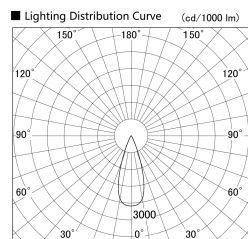

Item no. SD359-2135W9035-IN

Series Name: Lens type Cylinder  
Tracklight (Internal Drive) (SD359-IN)

Installation	Track mount
Type	
Fixture wattage	21W
Beam angle	36
Color Temp.	3500K
CRI	Ra>90
Luminous	1905 lm
Body	Die-cast aluminum alloy
Body finish	White
Trim finish	White
Reflector finish	N/A
IP Rate	IP20
Light source	COB module
Input Voltage	AC220~240V
Dimming Type	Non-Dimmable
Certificate	CE,CCC
Cut Hole	N/A