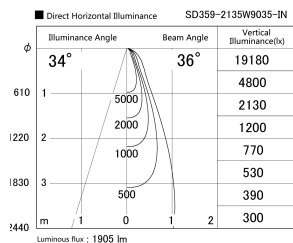

Item no. SD359-2135W9035-IN

Series Name: Lens type Cylinder  
Tracklight (Internal Drive) (SD359-IN)

Installation	Track mount
Type	Lens type Cylinder Tracklight (Internal Drive) (SD359-IN)
Fixture wattage	21W
Beam angle	36
Color Temp.	3500K
CRI	Ra>90
Luminous	1905 lm
Body	Die-cast aluminum alloy
Body finish	White
Trim finish	White
Reflector finish	N/A
IP Rate	IP20
Light source	COB module
Input Voltage	AC220~240V
Dimming Type	Non-Dimmable
Certificate	CE,CCC
Cut Hole	N/A