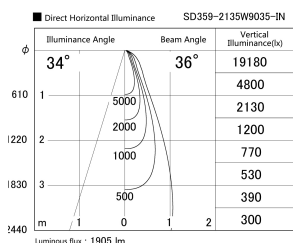

Item no. SD359-2135W9035-IN

Series Name: Lens type Cylinder  
Tracklight (Internal Drive) (SD359-IN)

Installation	Track mount
Type	
Fixture wattage	21W
Beam angle	36
Color Temp.	3500K
CRI	Ra>90
Luminous	1905 lm
Body	Die-cast aluminum alloy
Body finish	White
Trim finish	White
Reflector finish	N/A
IP Rate	IP20
Light source	COB module
Input Voltage	AC220~240V
Dimming Type	Non-Dimmable
Certificate	CE,CCC
Cut Hole	N/A