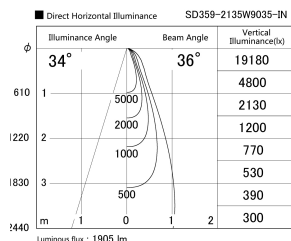

Item no. SD359-2135W9035-IN

Series Name: Lens type Cylinder  
Tracklight (Internal Drive) (SD359-IN)

Installation	Track mount
Type	Lens type Cylinder Tracklight (Internal Drive) (SD359-IN)
Fixture wattage	21W
Beam angle	36
Color Temp.	3500K
CRI	Ra>90
Luminous	1905 lm
Body	Die-cast aluminum alloy
Body finish	White
Trim finish	White
Reflector finish	N/A
IP Rate	IP20
Light source	COB module
Input Voltage	AC220~240V
Dimming Type	Non-Dimmable
Certificate	CE,CCC
Cut Hole	N/A