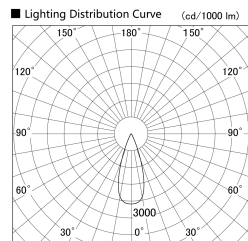

Item no. SD359-2135W9035-IN

Series Name: Lens type Cylinder  
Tracklight (Internal Drive) (SD359-IN)

Installation	Track mount
Type	Lens type Cylinder Tracklight (Internal Drive) (SD359-IN)
Fixture wattage	21W
Beam angle	36
Color Temp.	3500K
CRI	Ra>90
Luminous	1905 lm
Body	Die-cast aluminum alloy
Body finish	White
Trim finish	White
Reflector finish	N/A
IP Rate	IP20
Light source	COB module
Input Voltage	AC220~240V
Dimming Type	Non-Dimmable
Certificate	CE,CCC
Cut Hole	N/A