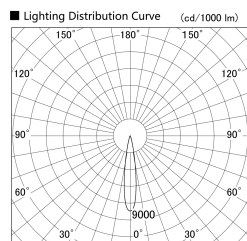

Item no. SD359-1415W9035-IN

Series Name: Lens type Cylinder
Tracklight (Internal Drive) (SD359-IN)

Installation	Track mount
Type	
Fixture wattage	14W
Beam angle	17
Color Temp.	3500K
CRI	Ra>90
Luminous	1352 lm
Body	Die-cast aluminum alloy
Body finish	White
Trim finish	White
Reflector finish	N/A
IP Rate	IP20
Light source	COB module
Input Voltage	AC220~240V
Dimming Type	Non-Dimmable
Certificate	CE,CCC
Cut Hole	N/A