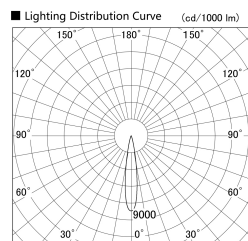

Item no. SD359-1415W9035-IN

Series Name: Lens type Cylinder
Tracklight (Internal Drive) (SD359-IN)

Installation	Track mount
Type	Lens type Cylinder Tracklight (Internal Drive) (SD359-IN)
Fixture wattage	14W
Beam angle	17
Color Temp.	3500K
CRI	Ra>90
Luminous	1352 lm
Body	Die-cast aluminum alloy
Body finish	White
Trim finish	White
Reflector finish	N/A
IP Rate	IP20
Light source	COB module
Input Voltage	AC220~240V
Dimming Type	Non-Dimmable
Certificate	CE,CCC
Cut Hole	N/A