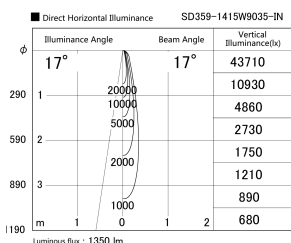

Item no. SD359-1415W9035-IN

Series Name: Lens type Cylinder
Tracklight (Internal Drive) (SD359-IN)

Installation	Track mount
Type	
Fixture wattage	14W
Beam angle	17
Color Temp.	3500K
CRI	Ra>90
Luminous	1352 lm
Body	Die-cast aluminum alloy
Body finish	White
Trim finish	White
Reflector finish	N/A
IP Rate	IP20
Light source	COB module
Input Voltage	AC220~240V
Dimming Type	Non-Dimmable
Certificate	CE,CCC
Cut Hole	N/A