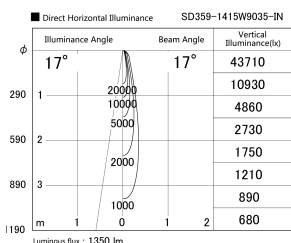

Item no. SD359-1415W9035-IN

Series Name: Lens type Cylinder
Tracklight (Internal Drive) (SD359-IN)

Installation	Track mount
Type	Lens type Cylinder Tracklight (Internal Drive) (SD359-IN)
Fixture wattage	14W
Beam angle	17
Color Temp.	3500K
CRI	Ra>90
Luminous	1352 lm
Body	Die-cast aluminum alloy
Body finish	White
Trim finish	White
Reflector finish	N/A
IP Rate	IP20
Light source	COB module
Input Voltage	AC220~240V
Dimming Type	Non-Dimmable
Certificate	CE,CCC
Cut Hole	N/A