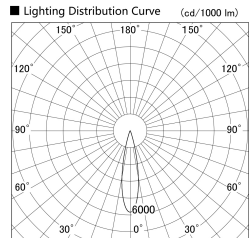

Item no. SD359-1420W9035-IN

Series Name: Lens type Cylinder
Tracklight (Internal Drive) (SD359-IN)

Installation	Track mount
Type	
Fixture wattage	14W
Beam angle	22
Color Temp.	3500K
CRI	Ra>90
Luminous	1387 lm
Body	Die-cast aluminum alloy
Body finish	White
Trim finish	White
Reflector finish	N/A
IP Rate	IP20
Light source	COB module
Input Voltage	AC220~240V
Dimming Type	Non-Dimmable
Certificate	CE,CCC
Cut Hole	N/A