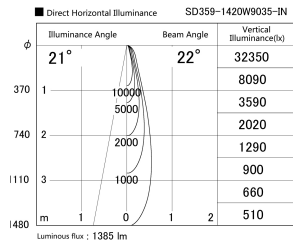

Item no. SD359-1420W9035-IN

Series Name: Lens type Cylinder
Tracklight (Internal Drive) (SD359-IN)

Installation	Track mount
Type	
Fixture wattage	14W
Beam angle	22
Color Temp.	3500K
CRI	Ra>90
Luminous	1387 lm
Body	Die-cast aluminum alloy
Body finish	White
Trim finish	White
Reflector finish	N/A
IP Rate	IP20
Light source	COB module
Input Voltage	AC220~240V
Dimming Type	Non-Dimmable
Certificate	CE,CCC
Cut Hole	N/A