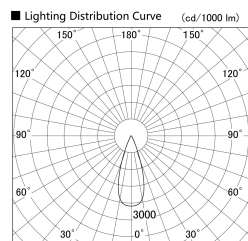

Item no. SD359-1435W9035-IN

Series Name: Lens type Cylinder
Tracklight (Internal Drive) (SD359-IN)

Installation	Track mount
Type	Lens type Cylinder Tracklight (Internal Drive) (SD359-IN)
Fixture wattage	14W
Beam angle	36
Color Temp.	3500K
CRI	Ra>90
Luminous	1370 lm
Body	Die-cast aluminum alloy
Body finish	White
Trim finish	White
Reflector finish	N/A
IP Rate	IP20
Light source	COB module
Input Voltage	AC220~240V
Dimming Type	Non-Dimmable
Certificate	CE,CCC
Cut Hole	N/A