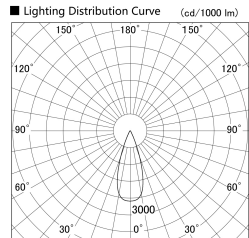

Item no. SD359-1435W9035-IN

Series Name: Lens type Cylinder
Tracklight (Internal Drive) (SD359-IN)

Installation	Track mount
Type	
Fixture wattage	14W
Beam angle	36
Color Temp.	3500K
CRI	Ra>90
Luminous	1370 lm
Body	Die-cast aluminum alloy
Body finish	White
Trim finish	White
Reflector finish	N/A
IP Rate	IP20
Light source	COB module
Input Voltage	AC220~240V
Dimming Type	Non-Dimmable
Certificate	CE,CCC
Cut Hole	N/A