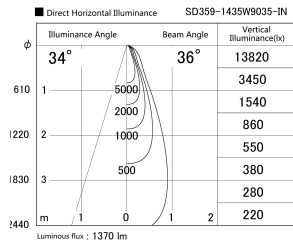

Item no. SD359-1435W9035-IN

Series Name: Lens type Cylinder
Tracklight (Internal Drive) (SD359-IN)

Installation	Track mount
Type	
Fixture wattage	14W
Beam angle	36
Color Temp.	3500K
CRI	Ra>90
Luminous	1370 lm
Body	Die-cast aluminum alloy
Body finish	White
Trim finish	White
Reflector finish	N/A
IP Rate	IP20
Light source	COB module
Input Voltage	AC220~240V
Dimming Type	Non-Dimmable
Certificate	CE,CCC
Cut Hole	N/A