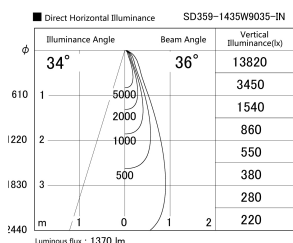

Item no. SD359-1435W9035-IN

Series Name: Lens type Cylinder
Tracklight (Internal Drive) (SD359-IN)

Installation	Track mount
Type	Lens type Cylinder Tracklight (Internal Drive) (SD359-IN)
Fixture wattage	14W
Beam angle	36
Color Temp.	3500K
CRI	Ra>90
Luminous	1370 lm
Body	Die-cast aluminum alloy
Body finish	White
Trim finish	White
Reflector finish	N/A
IP Rate	IP20
Light source	COB module
Input Voltage	AC220~240V
Dimming Type	Non-Dimmable
Certificate	CE,CCC
Cut Hole	N/A