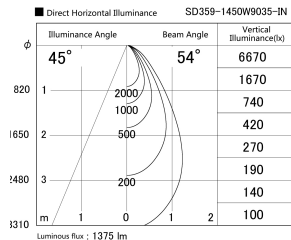

Item no. SD359-1450W9035-IN

Series Name: Lens type Cylinder
Tracklight (Internal Drive) (SD359-IN)

Installation	Track mount
Type	Lens type Cylinder Tracklight (Internal Drive) (SD359-IN)
Fixture wattage	14W
Beam angle	54
Color Temp.	3500K
CRI	Ra>90
Luminous	1377 lm
Body	Die-cast aluminum alloy
Body finish	White
Trim finish	White
Reflector finish	N/A
IP Rate	IP20
Light source	COB module
Input Voltage	AC220~240V
Dimming Type	Non-Dimmable
Certificate	CE,CCC
Cut Hole	N/A