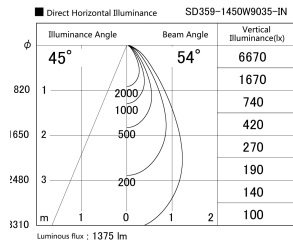

Item no. SD359-1450W9035-IN

Series Name: Lens type Cylinder
Tracklight (Internal Drive) (SD359-IN)

| | |
|------------------|-------------------------|
| Installation | Track mount |
| Type | |
| Fixture wattage | 14W |
| Beam angle | 54 |
| Color Temp. | 3500K |
| CRI | Ra>90 |
| Luminous | 1377 lm |
| Body | Die-cast aluminum alloy |
| Body finish | White |
| Trim finish | White |
| Reflector finish | N/A |
| IP Rate | IP20 |
| Light source | COB module |
| Input Voltage | AC220~240V |
| Dimming Type | Non-Dimmable |
| Certificate | CE,CCC |
| Cut Hole | N/A |