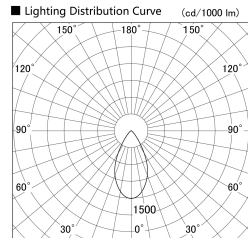

Item no. SD359-1450W9035-IN

Series Name: Lens type Cylinder
Tracklight (Internal Drive) (SD359-IN)

Installation	Track mount
Type	Lens type Cylinder Tracklight (Internal Drive) (SD359-IN)
Fixture wattage	14W
Beam angle	54
Color Temp.	3500K
CRI	Ra>90
Luminous	1377 lm
Body	Die-cast aluminum alloy
Body finish	White
Trim finish	White
Reflector finish	N/A
IP Rate	IP20
Light source	COB module
Input Voltage	AC220~240V
Dimming Type	Non-Dimmable
Certificate	CE,CCC
Cut Hole	N/A