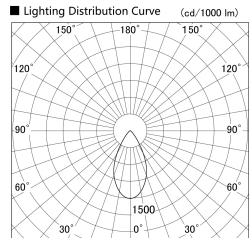

Item no. SD359-1450W9035-IN

Series Name: Lens type Cylinder
Tracklight (Internal Drive) (SD359-IN)

| | |
|------------------|-------------------------|
| Installation | Track mount |
| Type | |
| Fixture wattage | 14W |
| Beam angle | 54 |
| Color Temp. | 3500K |
| CRI | Ra>90 |
| Luminous | 1377 lm |
| Body | Die-cast aluminum alloy |
| Body finish | White |
| Trim finish | White |
| Reflector finish | N/A |
| IP Rate | IP20 |
| Light source | COB module |
| Input Voltage | AC220~240V |
| Dimming Type | Non-Dimmable |
| Certificate | CE,CCC |
| Cut Hole | N/A |