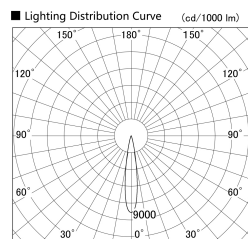

Item no. SD359-2515W9040-IN

Series Name: Lens type Cylinder
Tracklight (Internal Drive) (SD359-IN)

Installation	Track mount
Type	Lens type Cylinder Tracklight (Internal Drive) (SD359-IN)
Fixture wattage	24.3W
Beam angle	17
Color Temp.	4000K
CRI	Ra>90
Luminous	2247 lm
Body	Die-cast aluminum alloy
Body finish	White
Trim finish	White
Reflector finish	N/A
IP Rate	IP20
Light source	COB module
Input Voltage	AC220~240V
Dimming Type	Non-Dimmable
Certificate	CE,CCC
Cut Hole	N/A