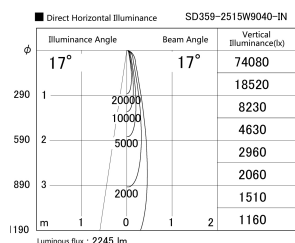

Item no. SD359-2515W9040-IN

Series Name: Lens type Cylinder
Tracklight (Internal Drive) (SD359-IN)

Installation	Track mount
Type	
Fixture wattage	24.3W
Beam angle	17
Color Temp.	4000K
CRI	Ra>90
Luminous	2247 lm
Body	Die-cast aluminum alloy
Body finish	White
Trim finish	White
Reflector finish	N/A
IP Rate	IP20
Light source	COB module
Input Voltage	AC220~240V
Dimming Type	Non-Dimmable
Certificate	CE,CCC
Cut Hole	N/A