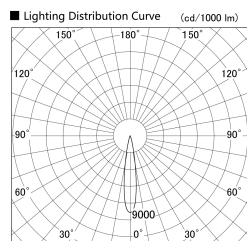

Item no. SD359-2515W9040-IN

Series Name: Lens type Cylinder
Tracklight (Internal Drive) (SD359-IN)

Installation	Track mount
Type	
Fixture wattage	24.3W
Beam angle	17
Color Temp.	4000K
CRI	Ra>90
Luminous	2247 lm
Body	Die-cast aluminum alloy
Body finish	White
Trim finish	White
Reflector finish	N/A
IP Rate	IP20
Light source	COB module
Input Voltage	AC220~240V
Dimming Type	Non-Dimmable
Certificate	CE,CCC
Cut Hole	N/A