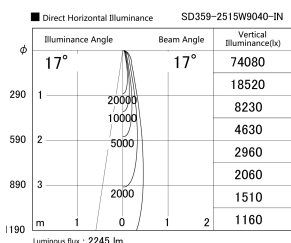

Item no. SD359-2515W9040-IN

Series Name: Lens type Cylinder
Tracklight (Internal Drive) (SD359-IN)

Installation	Track mount
Type	Lens type Cylinder Tracklight (Internal Drive) (SD359-IN)
Fixture wattage	24.3W
Beam angle	17
Color Temp.	4000K
CRI	Ra>90
Luminous	2247 lm
Body	Die-cast aluminum alloy
Body finish	White
Trim finish	White
Reflector finish	N/A
IP Rate	IP20
Light source	COB module
Input Voltage	AC220~240V
Dimming Type	Non-Dimmable
Certificate	CE,CCC
Cut Hole	N/A