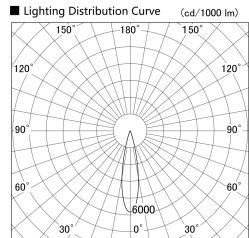

Item no. SD359-2520W9040-IN

Series Name: Lens type Cylinder
Tracklight (Internal Drive) (SD359-IN)

| | |
|------------------|-------------------------|
| Installation | Track mount |
| Type | |
| Fixture wattage | 24.3W |
| Beam angle | 22 |
| Color Temp. | 4000K |
| CRI | Ra>90 |
| Luminous | 2313 lm |
| Body | Die-cast aluminum alloy |
| Body finish | White |
| Trim finish | White |
| Reflector finish | N/A |
| IP Rate | IP20 |
| Light source | COB module |
| Input Voltage | AC220~240V |
| Dimming Type | Non-Dimmable |
| Certificate | CE,CCC |
| Cut Hole | N/A |