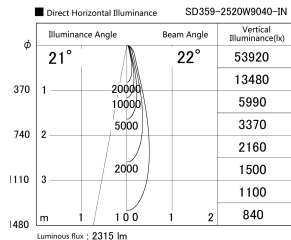

Item no. SD359-2520W9040-IN

Series Name: Lens type Cylinder
Tracklight (Internal Drive) (SD359-IN)

| | |
|------------------|-------------------------|
| Installation | Track mount |
| Type | |
| Fixture wattage | 24.3W |
| Beam angle | 22 |
| Color Temp. | 4000K |
| CRI | Ra>90 |
| Luminous | 2313 lm |
| Body | Die-cast aluminum alloy |
| Body finish | White |
| Trim finish | White |
| Reflector finish | N/A |
| IP Rate | IP20 |
| Light source | COB module |
| Input Voltage | AC220~240V |
| Dimming Type | Non-Dimmable |
| Certificate | CE,CCC |
| Cut Hole | N/A |