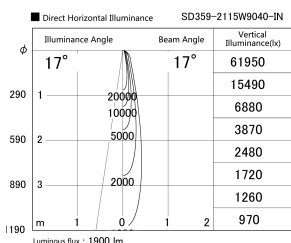

Item no. SD359-2115W9040-IN

Series Name: Lens type Cylinder
Tracklight (Internal Drive) (SD359-IN)

Installation	Track mount
Type	Lens type Cylinder Tracklight (Internal Drive) (SD359-IN)
Fixture wattage	21W
Beam angle	17
Color Temp.	4000K
CRI	Ra>90
Luminous	1900 lm
Body	Die-cast aluminum alloy
Body finish	White
Trim finish	White
Reflector finish	N/A
IP Rate	IP20
Light source	COB module
Input Voltage	AC220~240V
Dimming Type	Non-Dimmable
Certificate	CE,CCC
Cut Hole	N/A