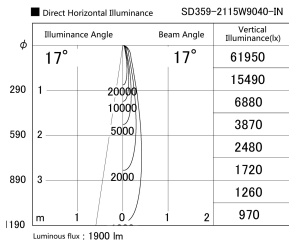

Item no. SD359-2115W9040-IN

Series Name: Lens type Cylinder
Tracklight (Internal Drive) (SD359-IN)

| | |
|------------------|-------------------------|
| Installation | Track mount |
| Type | |
| Fixture wattage | 21W |
| Beam angle | 17 |
| Color Temp. | 4000K |
| CRI | Ra>90 |
| Luminous | 1900 lm |
| Body | Die-cast aluminum alloy |
| Body finish | White |
| Trim finish | White |
| Reflector finish | N/A |
| IP Rate | IP20 |
| Light source | COB module |
| Input Voltage | AC220~240V |
| Dimming Type | Non-Dimmable |
| Certificate | CE,CCC |
| Cut Hole | N/A |