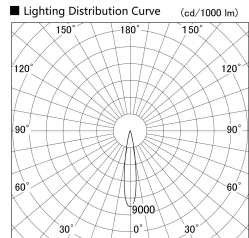

Item no. SD359-2115W9040-IN

Series Name: Lens type Cylinder
Tracklight (Internal Drive) (SD359-IN)

| | |
|------------------|-------------------------|
| Installation | Track mount |
| Type | |
| Fixture wattage | 21W |
| Beam angle | 17 |
| Color Temp. | 4000K |
| CRI | Ra>90 |
| Luminous | 1900 lm |
| Body | Die-cast aluminum alloy |
| Body finish | White |
| Trim finish | White |
| Reflector finish | N/A |
| IP Rate | IP20 |
| Light source | COB module |
| Input Voltage | AC220~240V |
| Dimming Type | Non-Dimmable |
| Certificate | CE,CCC |
| Cut Hole | N/A |