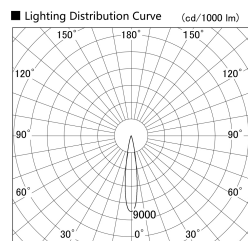

Item no. SD359-2115W9040-IN

Series Name: Lens type Cylinder
Tracklight (Internal Drive) (SD359-IN)

Installation	Track mount
Type	Lens type Cylinder Tracklight (Internal Drive) (SD359-IN)
Fixture wattage	21W
Beam angle	17
Color Temp.	4000K
CRI	Ra>90
Luminous	1900 lm
Body	Die-cast aluminum alloy
Body finish	White
Trim finish	White
Reflector finish	N/A
IP Rate	IP20
Light source	COB module
Input Voltage	AC220~240V
Dimming Type	Non-Dimmable
Certificate	CE,CCC
Cut Hole	N/A