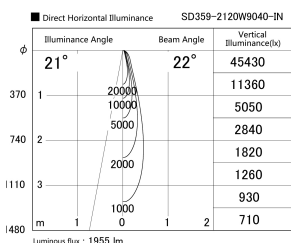

Item no. SD359-2120W9040-IN

Series Name: Lens type Cylinder  
Tracklight (Internal Drive) (SD359-IN)

|                  |                                                                 |
|------------------|-----------------------------------------------------------------|
| Installation     | Track mount                                                     |
| Type             | Lens type Cylinder<br>Tracklight (Internal Drive)<br>(SD359-IN) |
| Fixture wattage  | 21W                                                             |
| Beam angle       | 22                                                              |
| Color Temp.      | 4000K                                                           |
| CRI              | Ra>90                                                           |
| Luminous         | 1955 lm                                                         |
| Body             | Die-cast aluminum alloy                                         |
| Body finish      | White                                                           |
| Trim finish      | White                                                           |
| Reflector finish | N/A                                                             |
| IP Rate          | IP20                                                            |
| Light source     | COB module                                                      |
| Input Voltage    | AC220~240V                                                      |
| Dimming Type     | Non-Dimmable                                                    |
| Certificate      | CE,CCC                                                          |
| Cut Hole         | N/A                                                             |