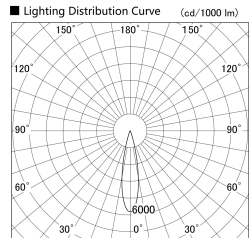

Item no. SD359-2120W9040-IN

Series Name: Lens type Cylinder
Tracklight (Internal Drive) (SD359-IN)

Installation	Track mount
Type	
Fixture wattage	21W
Beam angle	22
Color Temp.	4000K
CRI	Ra>90
Luminous	1955 lm
Body	Die-cast aluminum alloy
Body finish	White
Trim finish	White
Reflector finish	N/A
IP Rate	IP20
Light source	COB module
Input Voltage	AC220~240V
Dimming Type	Non-Dimmable
Certificate	CE,CCC
Cut Hole	N/A