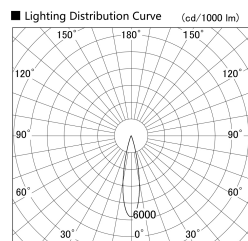

Item no. SD359-2120W9040-IN

Series Name: Lens type Cylinder  
Tracklight (Internal Drive) (SD359-IN)

|                  |                                                                 |
|------------------|-----------------------------------------------------------------|
| Installation     | Track mount                                                     |
| Type             | Lens type Cylinder<br>Tracklight (Internal Drive)<br>(SD359-IN) |
| Fixture wattage  | 21W                                                             |
| Beam angle       | 22                                                              |
| Color Temp.      | 4000K                                                           |
| CRI              | Ra>90                                                           |
| Luminous         | 1955 lm                                                         |
| Body             | Die-cast aluminum alloy                                         |
| Body finish      | White                                                           |
| Trim finish      | White                                                           |
| Reflector finish | N/A                                                             |
| IP Rate          | IP20                                                            |
| Light source     | COB module                                                      |
| Input Voltage    | AC220~240V                                                      |
| Dimming Type     | Non-Dimmable                                                    |
| Certificate      | CE,CCC                                                          |
| Cut Hole         | N/A                                                             |