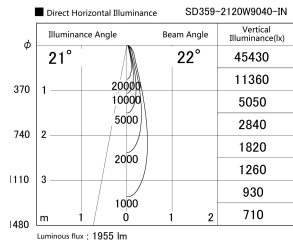

Item no. SD359-2120W9040-IN

Series Name: Lens type Cylinder
Tracklight (Internal Drive) (SD359-IN)

Installation	Track mount
Type	
Fixture wattage	21W
Beam angle	22
Color Temp.	4000K
CRI	Ra>90
Luminous	1955 lm
Body	Die-cast aluminum alloy
Body finish	White
Trim finish	White
Reflector finish	N/A
IP Rate	IP20
Light source	COB module
Input Voltage	AC220~240V
Dimming Type	Non-Dimmable
Certificate	CE,CCC
Cut Hole	N/A