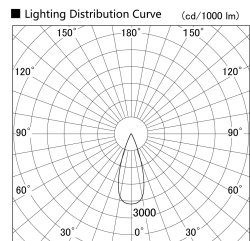

Item no. SD359-2135W9040-IN

Series Name: Lens type Cylinder  
Tracklight (Internal Drive) (SD359-IN)

Installation	Track mount
Type	
Fixture wattage	21W
Beam angle	36
Color Temp.	4000K
CRI	Ra>90
Luminous	1924 lm
Body	Die-cast aluminum alloy
Body finish	White
Trim finish	White
Reflector finish	N/A
IP Rate	IP20
Light source	COB module
Input Voltage	AC220~240V
Dimming Type	Non-Dimmable
Certificate	CE,CCC
Cut Hole	N/A