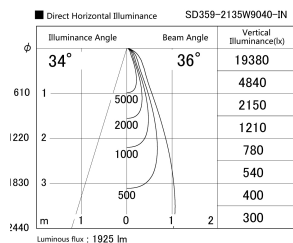

Item no. SD359-2135W9040-IN

Series Name: Lens type Cylinder  
Tracklight (Internal Drive) (SD359-IN)

Installation	Track mount
Type	
Fixture wattage	21W
Beam angle	36
Color Temp.	4000K
CRI	Ra>90
Luminous	1924 lm
Body	Die-cast aluminum alloy
Body finish	White
Trim finish	White
Reflector finish	N/A
IP Rate	IP20
Light source	COB module
Input Voltage	AC220~240V
Dimming Type	Non-Dimmable
Certificate	CE,CCC
Cut Hole	N/A