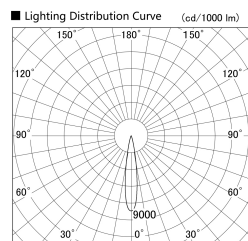

Item no. SD359-1415W9040-IN

Series Name: Lens type Cylinder  
Tracklight (Internal Drive) (SD359-IN)

Installation	Track mount
Type	
Fixture wattage	14W
Beam angle	17
Color Temp.	4000K
CRI	Ra>90
Luminous	1365 lm
Body	Die-cast aluminum alloy
Body finish	White
Trim finish	White
Reflector finish	N/A
IP Rate	IP20
Light source	COB module
Input Voltage	AC220~240V
Dimming Type	Non-Dimmable
Certificate	CE,CCC
Cut Hole	N/A