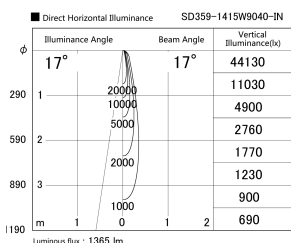

Item no. SD359-1415W9040-IN

Series Name: Lens type Cylinder
Tracklight (Internal Drive) (SD359-IN)

Installation	Track mount
Type	Lens type Cylinder Tracklight (Internal Drive) (SD359-IN)
Fixture wattage	14W
Beam angle	17
Color Temp.	4000K
CRI	Ra>90
Luminous	1365 lm
Body	Die-cast aluminum alloy
Body finish	White
Trim finish	White
Reflector finish	N/A
IP Rate	IP20
Light source	COB module
Input Voltage	AC220~240V
Dimming Type	Non-Dimmable
Certificate	CE,CCC
Cut Hole	N/A