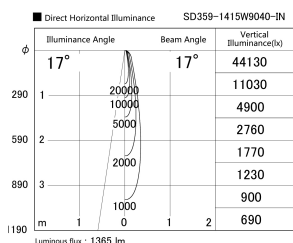

Item no. SD359-1415W9040-IN

Series Name: Lens type Cylinder  
Tracklight (Internal Drive) (SD359-IN)

Installation	Track mount
Type	
Fixture wattage	14W
Beam angle	17
Color Temp.	4000K
CRI	Ra>90
Luminous	1365 lm
Body	Die-cast aluminum alloy
Body finish	White
Trim finish	White
Reflector finish	N/A
IP Rate	IP20
Light source	COB module
Input Voltage	AC220~240V
Dimming Type	Non-Dimmable
Certificate	CE,CCC
Cut Hole	N/A