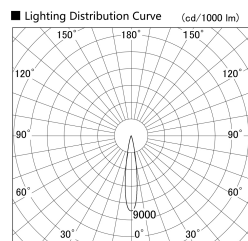

Item no. SD359-1415W9040-IN

Series Name: Lens type Cylinder
Tracklight (Internal Drive) (SD359-IN)

Installation	Track mount
Type	Lens type Cylinder Tracklight (Internal Drive) (SD359-IN)
Fixture wattage	14W
Beam angle	17
Color Temp.	4000K
CRI	Ra>90
Luminous	1365 lm
Body	Die-cast aluminum alloy
Body finish	White
Trim finish	White
Reflector finish	N/A
IP Rate	IP20
Light source	COB module
Input Voltage	AC220~240V
Dimming Type	Non-Dimmable
Certificate	CE,CCC
Cut Hole	N/A