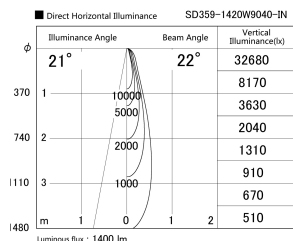

Item no. SD359-1420W9040-IN

Series Name: Lens type Cylinder
Tracklight (Internal Drive) (SD359-IN)

Installation	Track mount
Type	Lens type Cylinder Tracklight (Internal Drive) (SD359-IN)
Fixture wattage	14W
Beam angle	22
Color Temp.	4000K
CRI	Ra>90
Luminous	1401 lm
Body	Die-cast aluminum alloy
Body finish	White
Trim finish	White
Reflector finish	N/A
IP Rate	IP20
Light source	COB module
Input Voltage	AC220~240V
Dimming Type	Non-Dimmable
Certificate	CE,CCC
Cut Hole	N/A