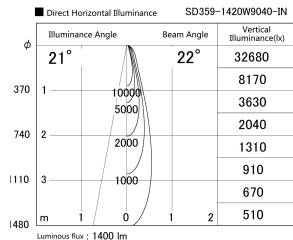

Item no. SD359-1420W9040-IN

Series Name: Lens type Cylinder
Tracklight (Internal Drive) (SD359-IN)

Installation	Track mount
Type	
Fixture wattage	14W
Beam angle	22
Color Temp.	4000K
CRI	Ra>90
Luminous	1401 lm
Body	Die-cast aluminum alloy
Body finish	White
Trim finish	White
Reflector finish	N/A
IP Rate	IP20
Light source	COB module
Input Voltage	AC220~240V
Dimming Type	Non-Dimmable
Certificate	CE,CCC
Cut Hole	N/A