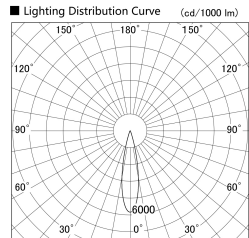

Item no. SD359-1420W9040-IN

Series Name: Lens type Cylinder
Tracklight (Internal Drive) (SD359-IN)

Installation	Track mount
Type	
Fixture wattage	14W
Beam angle	22
Color Temp.	4000K
CRI	Ra>90
Luminous	1401 lm
Body	Die-cast aluminum alloy
Body finish	White
Trim finish	White
Reflector finish	N/A
IP Rate	IP20
Light source	COB module
Input Voltage	AC220~240V
Dimming Type	Non-Dimmable
Certificate	CE,CCC
Cut Hole	N/A