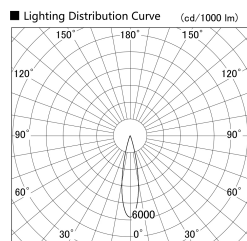

Item no. SD359-1420W9040-IN

Series Name: Lens type Cylinder  
Tracklight (Internal Drive) (SD359-IN)

Installation	Track mount
Type	Lens type Cylinder Tracklight (Internal Drive) (SD359-IN)
Fixture wattage	14W
Beam angle	22
Color Temp.	4000K
CRI	Ra>90
Luminous	1401 lm
Body	Die-cast aluminum alloy
Body finish	White
Trim finish	White
Reflector finish	N/A
IP Rate	IP20
Light source	COB module
Input Voltage	AC220~240V
Dimming Type	Non-Dimmable
Certificate	CE,CCC
Cut Hole	N/A