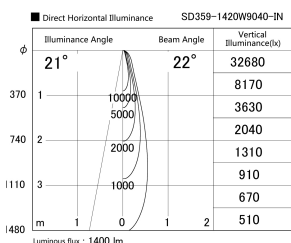

Item no. SD359-1420W9040-IN

Series Name: Lens type Cylinder  
Tracklight (Internal Drive) (SD359-IN)

Installation	Track mount
Type	Lens type Cylinder Tracklight (Internal Drive) (SD359-IN)
Fixture wattage	14W
Beam angle	22
Color Temp.	4000K
CRI	Ra>90
Luminous	1401 lm
Body	Die-cast aluminum alloy
Body finish	White
Trim finish	White
Reflector finish	N/A
IP Rate	IP20
Light source	COB module
Input Voltage	AC220~240V
Dimming Type	Non-Dimmable
Certificate	CE,CCC
Cut Hole	N/A