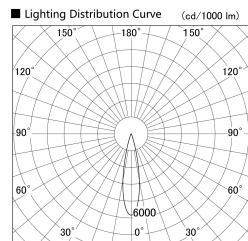

Item no. SD359-1420W9040-IN

Series Name: Lens type Cylinder
Tracklight (Internal Drive) (SD359-IN)

Installation	Track mount
Type	Lens type Cylinder Tracklight (Internal Drive) (SD359-IN)
Fixture wattage	14W
Beam angle	22
Color Temp.	4000K
CRI	Ra>90
Luminous	1401 lm
Body	Die-cast aluminum alloy
Body finish	White
Trim finish	White
Reflector finish	N/A
IP Rate	IP20
Light source	COB module
Input Voltage	AC220~240V
Dimming Type	Non-Dimmable
Certificate	CE,CCC
Cut Hole	N/A