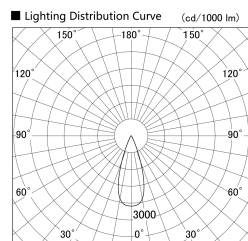

Item no. SD359-1435W9040-IN

Series Name: Lens type Cylinder
Tracklight (Internal Drive) (SD359-IN)

Installation	Track mount
Type	Lens type Cylinder Tracklight (Internal Drive) (SD359-IN)
Fixture wattage	14W
Beam angle	36
Color Temp.	4000K
CRI	Ra>90
Luminous	1383 lm
Body	Die-cast aluminum alloy
Body finish	White
Trim finish	White
Reflector finish	N/A
IP Rate	IP20
Light source	COB module
Input Voltage	AC220~240V
Dimming Type	Non-Dimmable
Certificate	CE,CCC
Cut Hole	N/A