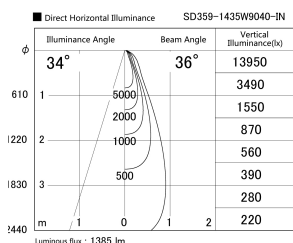

Item no. SD359-1435W9040-IN

Series Name: Lens type Cylinder
Tracklight (Internal Drive) (SD359-IN)

Installation	Track mount
Type	Lens type Cylinder Tracklight (Internal Drive) (SD359-IN)
Fixture wattage	14W
Beam angle	36
Color Temp.	4000K
CRI	Ra>90
Luminous	1383 lm
Body	Die-cast aluminum alloy
Body finish	White
Trim finish	White
Reflector finish	N/A
IP Rate	IP20
Light source	COB module
Input Voltage	AC220~240V
Dimming Type	Non-Dimmable
Certificate	CE,CCC
Cut Hole	N/A