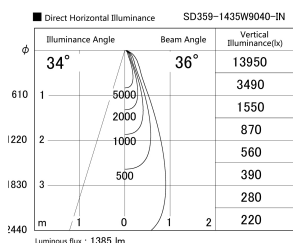

Item no. SD359-1435W9040-IN

Series Name: Lens type Cylinder  
Tracklight (Internal Drive) (SD359-IN)

Installation	Track mount
Type	
Fixture wattage	14W
Beam angle	36
Color Temp.	4000K
CRI	Ra>90
Luminous	1383 lm
Body	Die-cast aluminum alloy
Body finish	White
Trim finish	White
Reflector finish	N/A
IP Rate	IP20
Light source	COB module
Input Voltage	AC220~240V
Dimming Type	Non-Dimmable
Certificate	CE,CCC
Cut Hole	N/A