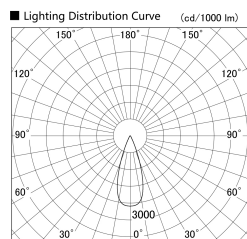

Item no. SD359-1435W9040-IN

Series Name: Lens type Cylinder  
Tracklight (Internal Drive) (SD359-IN)

Installation	Track mount
Type	
Fixture wattage	14W
Beam angle	36
Color Temp.	4000K
CRI	Ra>90
Luminous	1383 lm
Body	Die-cast aluminum alloy
Body finish	White
Trim finish	White
Reflector finish	N/A
IP Rate	IP20
Light source	COB module
Input Voltage	AC220~240V
Dimming Type	Non-Dimmable
Certificate	CE,CCC
Cut Hole	N/A