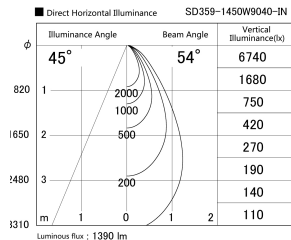

Item no. SD359-1450W9040-IN

Series Name: Lens type Cylinder
Tracklight (Internal Drive) (SD359-IN)

Installation	Track mount
Type	
Fixture wattage	14W
Beam angle	54
Color Temp.	4000K
CRI	Ra>90
Luminous	1391 lm
Body	Die-cast aluminum alloy
Body finish	White
Trim finish	White
Reflector finish	N/A
IP Rate	IP20
Light source	COB module
Input Voltage	AC220~240V
Dimming Type	Non-Dimmable
Certificate	CE,CCC
Cut Hole	N/A