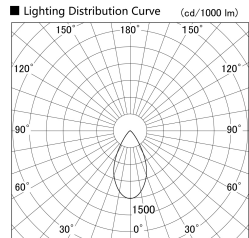

Item no. SD359-1450W9040-IN

Series Name: Lens type Cylinder
Tracklight (Internal Drive) (SD359-IN)

Installation	Track mount
Type	
Fixture wattage	14W
Beam angle	54
Color Temp.	4000K
CRI	Ra>90
Luminous	1391 lm
Body	Die-cast aluminum alloy
Body finish	White
Trim finish	White
Reflector finish	N/A
IP Rate	IP20
Light source	COB module
Input Voltage	AC220~240V
Dimming Type	Non-Dimmable
Certificate	CE,CCC
Cut Hole	N/A