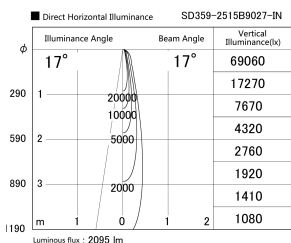

Item no. SD359-2515B9027-IN

Series Name: Lens type Cylinder  
Tracklight (Internal Drive) (SD359-IN)

Installation	Track mount
Type	Lens type Cylinder Tracklight (Internal Drive) (SD359-IN)
Fixture wattage	24.3W
Beam angle	17
Color Temp.	2700K
CRI	Ra>90
Luminous	2095 lm
Body	Die-cast aluminum alloy
Body finish	Black
Trim finish	Black
Reflector finish	N/A
IP Rate	IP20
Light source	COB module
Input Voltage	AC220~240V
Dimming Type	Non-Dimmable
Certificate	CE,CCC
Cut Hole	N/A