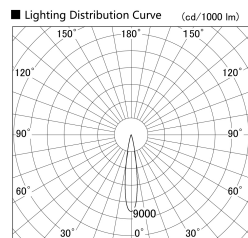

Item no. SD359-2515B9027-IN

Series Name: Lens type Cylinder  
Tracklight (Internal Drive) (SD359-IN)

Installation	Track mount
Type	Lens type Cylinder Tracklight (Internal Drive) (SD359-IN)
Fixture wattage	24.3W
Beam angle	17
Color Temp.	2700K
CRI	Ra>90
Luminous	2095 lm
Body	Die-cast aluminum alloy
Body finish	Black
Trim finish	Black
Reflector finish	N/A
IP Rate	IP20
Light source	COB module
Input Voltage	AC220~240V
Dimming Type	Non-Dimmable
Certificate	CE,CCC
Cut Hole	N/A