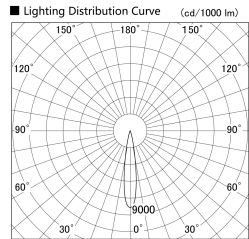

Item no. SD359-2515B9027-IN

Series Name: Lens type Cylinder
Tracklight (Internal Drive) (SD359-IN)

Installation	Track mount
Type	
Fixture wattage	24.3W
Beam angle	17
Color Temp.	2700K
CRI	Ra>90
Luminous	2095 lm
Body	Die-cast aluminum alloy
Body finish	Black
Trim finish	Black
Reflector finish	N/A
IP Rate	IP20
Light source	COB module
Input Voltage	AC220~240V
Dimming Type	Non-Dimmable
Certificate	CE,CCC
Cut Hole	N/A