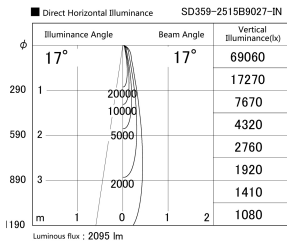

Item no. SD359-2515B9027-IN

Series Name: Lens type Cylinder
Tracklight (Internal Drive) (SD359-IN)

Installation	Track mount
Type	
Fixture wattage	24.3W
Beam angle	17
Color Temp.	2700K
CRI	Ra>90
Luminous	2095 lm
Body	Die-cast aluminum alloy
Body finish	Black
Trim finish	Black
Reflector finish	N/A
IP Rate	IP20
Light source	COB module
Input Voltage	AC220~240V
Dimming Type	Non-Dimmable
Certificate	CE,CCC
Cut Hole	N/A