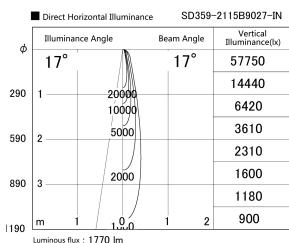

Item no. SD359-2115B9027-IN

Series Name: Lens type Cylinder
Tracklight (Internal Drive) (SD359-IN)

Installation	Track mount
Type	
Fixture wattage	21W
Beam angle	17
Color Temp.	2700K
CRI	Ra>90
Luminous	1771 lm
Body	Die-cast aluminum alloy
Body finish	Black
Trim finish	Black
Reflector finish	N/A
IP Rate	IP20
Light source	COB module
Input Voltage	AC220~240V
Dimming Type	Non-Dimmable
Certificate	CE,CCC
Cut Hole	N/A