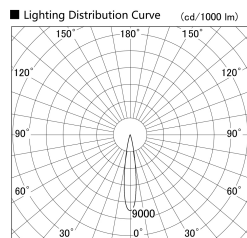

Item no. SD359-2115B9027-IN

Series Name: Lens type Cylinder
Tracklight (Internal Drive) (SD359-IN)

Installation	Track mount
Type	
Fixture wattage	21W
Beam angle	17
Color Temp.	2700K
CRI	Ra>90
Luminous	1771 lm
Body	Die-cast aluminum alloy
Body finish	Black
Trim finish	Black
Reflector finish	N/A
IP Rate	IP20
Light source	COB module
Input Voltage	AC220~240V
Dimming Type	Non-Dimmable
Certificate	CE,CCC
Cut Hole	N/A