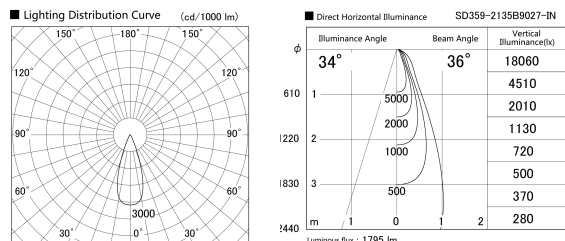

Item no. SD359-2135B9027-IN

Series Name: Lens type Cylinder
Tracklight (Internal Drive) (SD359-IN)

Installation	Track mount
Type	
Fixture wattage	21W
Beam angle	36
Color Temp.	2700K
CRI	Ra>90
Luminous	1793 lm
Body	Die-cast aluminum alloy
Body finish	Black
Trim finish	Black
Reflector finish	N/A
IP Rate	IP20
Light source	COB module
Input Voltage	AC220~240V
Dimming Type	Non-Dimmable
Certificate	CE,CCC
Cut Hole	N/A