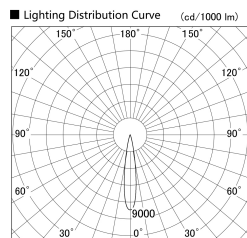

Item no. SD359-1415B9027-IN

Series Name: Lens type Cylinder
Tracklight (Internal Drive) (SD359-IN)

Installation	Track mount
Type	
Fixture wattage	14W
Beam angle	17
Color Temp.	2700K
CRI	Ra>90
Luminous	1272 lm
Body	Die-cast aluminum alloy
Body finish	Black
Trim finish	Black
Reflector finish	N/A
IP Rate	IP20
Light source	COB module
Input Voltage	AC220~240V
Dimming Type	Non-Dimmable
Certificate	CE,CCC
Cut Hole	N/A