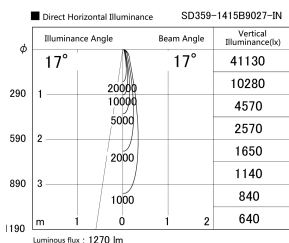

Item no. SD359-1415B9027-IN

Series Name: Lens type Cylinder
Tracklight (Internal Drive) (SD359-IN)

Installation	Track mount
Type	Lens type Cylinder Tracklight (Internal Drive) (SD359-IN)
Fixture wattage	14W
Beam angle	17
Color Temp.	2700K
CRI	Ra>90
Luminous	1272 lm
Body	Die-cast aluminum alloy
Body finish	Black
Trim finish	Black
Reflector finish	N/A
IP Rate	IP20
Light source	COB module
Input Voltage	AC220~240V
Dimming Type	Non-Dimmable
Certificate	CE,CCC
Cut Hole	N/A