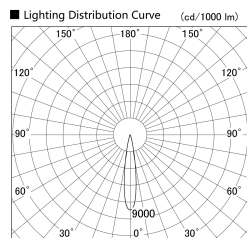

Item no. SD359-1415B9027-IN

Series Name: Lens type Cylinder
Tracklight (Internal Drive) (SD359-IN)

Installation	Track mount
Type	Lens type Cylinder Tracklight (Internal Drive) (SD359-IN)
Fixture wattage	14W
Beam angle	17
Color Temp.	2700K
CRI	Ra>90
Luminous	1272 lm
Body	Die-cast aluminum alloy
Body finish	Black
Trim finish	Black
Reflector finish	N/A
IP Rate	IP20
Light source	COB module
Input Voltage	AC220~240V
Dimming Type	Non-Dimmable
Certificate	CE,CCC
Cut Hole	N/A