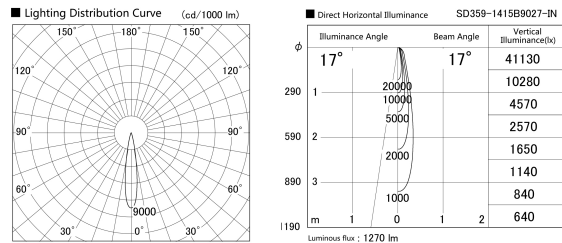

Item no. SD359-1415B9027-IN

Series Name: Lens type Cylinder
Tracklight (Internal Drive) (SD359-IN)

Installation	Track mount
Type	Lens type Cylinder Tracklight (Internal Drive) (SD359-IN)
Fixture wattage	14W
Beam angle	17
Color Temp.	2700K
CRI	Ra>90
Luminous	1272 lm
Body	Die-cast aluminum alloy
Body finish	Black
Trim finish	Black
Reflector finish	N/A
IP Rate	IP20
Light source	COB module
Input Voltage	AC220~240V
Dimming Type	Non-Dimmable
Certificate	CE,CCC
Cut Hole	N/A