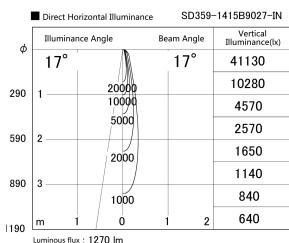

Item no. SD359-1415B9027-IN

Series Name: Lens type Cylinder
Tracklight (Internal Drive) (SD359-IN)

Installation	Track mount
Type	
Fixture wattage	14W
Beam angle	17
Color Temp.	2700K
CRI	Ra>90
Luminous	1272 lm
Body	Die-cast aluminum alloy
Body finish	Black
Trim finish	Black
Reflector finish	N/A
IP Rate	IP20
Light source	COB module
Input Voltage	AC220~240V
Dimming Type	Non-Dimmable
Certificate	CE,CCC
Cut Hole	N/A