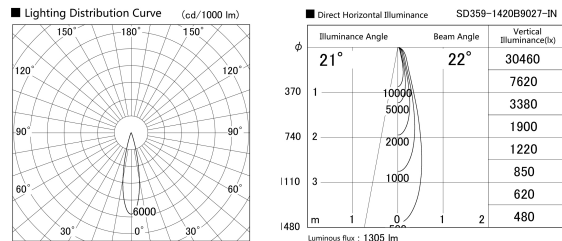

Item no. SD359-1420B9027-IN

Series Name: Lens type Cylinder
Tracklight (Internal Drive) (SD359-IN)

Installation	Track mount
Type	
Fixture wattage	14W
Beam angle	22
Color Temp.	2700K
CRI	Ra>90
Luminous	1306 lm
Body	Die-cast aluminum alloy
Body finish	Black
Trim finish	Black
Reflector finish	N/A
IP Rate	IP20
Light source	COB module
Input Voltage	AC220~240V
Dimming Type	Non-Dimmable
Certificate	CE,CCC
Cut Hole	N/A