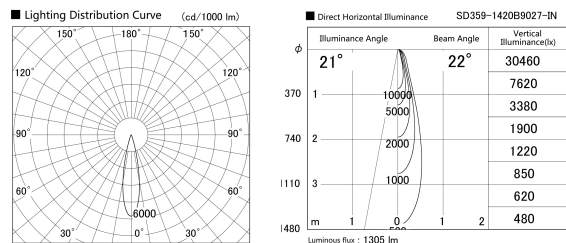

Item no. SD359-1420B9027-IN

Series Name: Lens type Cylinder
Tracklight (Internal Drive) (SD359-IN)

Installation	Track mount
Type	Lens type Cylinder Tracklight (Internal Drive) (SD359-IN)
Fixture wattage	14W
Beam angle	22
Color Temp.	2700K
CRI	Ra>90
Luminous	1306 lm
Body	Die-cast aluminum alloy
Body finish	Black
Trim finish	Black
Reflector finish	N/A
IP Rate	IP20
Light source	COB module
Input Voltage	AC220~240V
Dimming Type	Non-Dimmable
Certificate	CE,CCC
Cut Hole	N/A