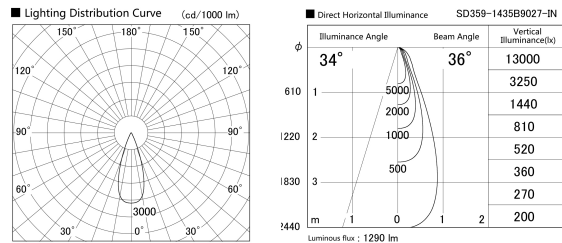

Item no. SD359-1435B9027-IN

Series Name: Lens type Cylinder
Tracklight (Internal Drive) (SD359-IN)

Installation	Track mount
Type	Lens type Cylinder Tracklight (Internal Drive) (SD359-IN)
Fixture wattage	14W
Beam angle	36
Color Temp.	2700K
CRI	Ra>90
Luminous	1289 lm
Body	Die-cast aluminum alloy
Body finish	Black
Trim finish	Black
Reflector finish	N/A
IP Rate	IP20
Light source	COB module
Input Voltage	AC220~240V
Dimming Type	Non-Dimmable
Certificate	CE,CCC
Cut Hole	N/A