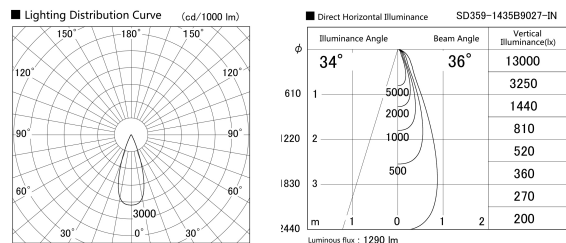

Item no. SD359-1435B9027-IN

Series Name: Lens type Cylinder  
Tracklight (Internal Drive) (SD359-IN)

Installation	Track mount
Type	Lens type Cylinder Tracklight (Internal Drive) (SD359-IN)
Fixture wattage	14W
Beam angle	36
Color Temp.	2700K
CRI	Ra>90
Luminous	1289 lm
Body	Die-cast aluminum alloy
Body finish	Black
Trim finish	Black
Reflector finish	N/A
IP Rate	IP20
Light source	COB module
Input Voltage	AC220~240V
Dimming Type	Non-Dimmable
Certificate	CE,CCC
Cut Hole	N/A