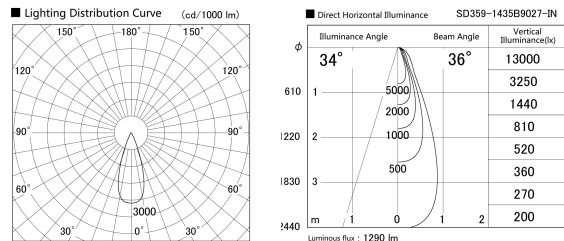

Item no. SD359-1435B9027-IN

Series Name: Lens type Cylinder
Tracklight (Internal Drive) (SD359-IN)

Installation	Track mount
Type	
Fixture wattage	14W
Beam angle	36
Color Temp.	2700K
CRI	Ra>90
Luminous	1289 lm
Body	Die-cast aluminum alloy
Body finish	Black
Trim finish	Black
Reflector finish	N/A
IP Rate	IP20
Light source	COB module
Input Voltage	AC220~240V
Dimming Type	Non-Dimmable
Certificate	CE,CCC
Cut Hole	N/A