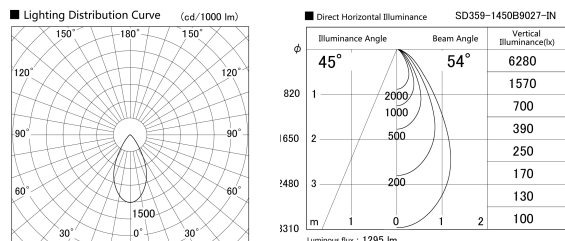

Item no. SD359-1450B9027-IN

Series Name: Lens type Cylinder  
Tracklight (Internal Drive) (SD359-IN)

Installation	Track mount
Type	
Fixture wattage	14W
Beam angle	54
Color Temp.	2700K
CRI	Ra>90
Luminous	1296 lm
Body	Die-cast aluminum alloy
Body finish	Black
Trim finish	Black
Reflector finish	N/A
IP Rate	IP20
Light source	COB module
Input Voltage	AC220~240V
Dimming Type	Non-Dimmable
Certificate	CE,CCC
Cut Hole	N/A