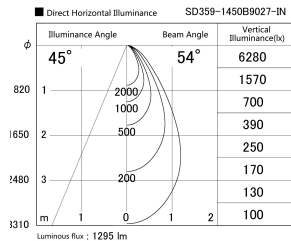

Item no. SD359-1450B9027-IN

Series Name: Lens type Cylinder
Tracklight (Internal Drive) (SD359-IN)

Installation	Track mount
Type	Lens type Cylinder Tracklight (Internal Drive) (SD359-IN)
Fixture wattage	14W
Beam angle	54
Color Temp.	2700K
CRI	Ra>90
Luminous	1296 lm
Body	Die-cast aluminum alloy
Body finish	Black
Trim finish	Black
Reflector finish	N/A
IP Rate	IP20
Light source	COB module
Input Voltage	AC220~240V
Dimming Type	Non-Dimmable
Certificate	CE,CCC
Cut Hole	N/A