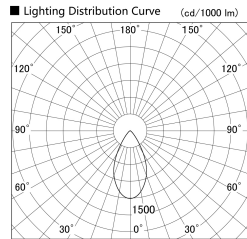

Item no. SD359-1450B9027-IN

Series Name: Lens type Cylinder
Tracklight (Internal Drive) (SD359-IN)

Installation	Track mount
Type	Lens type Cylinder Tracklight (Internal Drive) (SD359-IN)
Fixture wattage	14W
Beam angle	54
Color Temp.	2700K
CRI	Ra>90
Luminous	1296 lm
Body	Die-cast aluminum alloy
Body finish	Black
Trim finish	Black
Reflector finish	N/A
IP Rate	IP20
Light source	COB module
Input Voltage	AC220~240V
Dimming Type	Non-Dimmable
Certificate	CE,CCC
Cut Hole	N/A