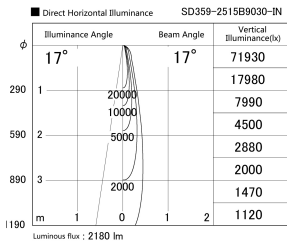

Item no. SD359-2515B9030-IN

Series Name: Lens type Cylinder
Tracklight (Internal Drive) (SD359-IN)

Installation	Track mount
Type	
Fixture wattage	24.3W
Beam angle	17
Color Temp.	3000K
CRI	Ra>90
Luminous	2182 lm
Body	Die-cast aluminum alloy
Body finish	Black
Trim finish	Black
Reflector finish	N/A
IP Rate	IP20
Light source	COB module
Input Voltage	AC220~240V
Dimming Type	Non-Dimmable
Certificate	CE,CCC
Cut Hole	N/A