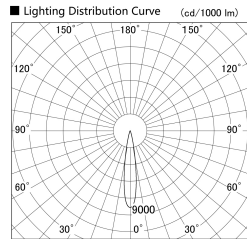

Item no. SD359-2515B9030-IN

Series Name: Lens type Cylinder
Tracklight (Internal Drive) (SD359-IN)

Installation	Track mount
Type	
Fixture wattage	24.3W
Beam angle	17
Color Temp.	3000K
CRI	Ra>90
Luminous	2182 lm
Body	Die-cast aluminum alloy
Body finish	Black
Trim finish	Black
Reflector finish	N/A
IP Rate	IP20
Light source	COB module
Input Voltage	AC220~240V
Dimming Type	Non-Dimmable
Certificate	CE,CCC
Cut Hole	N/A