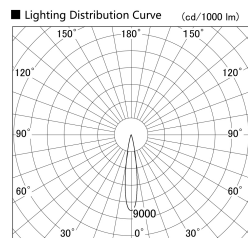

Item no. SD359-2115B9030-IN

Series Name: Lens type Cylinder
Tracklight (Internal Drive) (SD359-IN)

Installation	Track mount
Type	Lens type Cylinder Tracklight (Internal Drive) (SD359-IN)
Fixture wattage	21W
Beam angle	17
Color Temp.	3000K
CRI	Ra>90
Luminous	1845 lm
Body	Die-cast aluminum alloy
Body finish	Black
Trim finish	Black
Reflector finish	N/A
IP Rate	IP20
Light source	COB module
Input Voltage	AC220~240V
Dimming Type	Non-Dimmable
Certificate	CE,CCC
Cut Hole	N/A