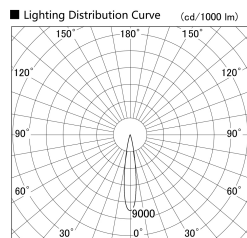

Item no. SD359-2115B9030-IN

Series Name: Lens type Cylinder
Tracklight (Internal Drive) (SD359-IN)

Installation	Track mount
Type	
Fixture wattage	21W
Beam angle	17
Color Temp.	3000K
CRI	Ra>90
Luminous	1845 lm
Body	Die-cast aluminum alloy
Body finish	Black
Trim finish	Black
Reflector finish	N/A
IP Rate	IP20
Light source	COB module
Input Voltage	AC220~240V
Dimming Type	Non-Dimmable
Certificate	CE,CCC
Cut Hole	N/A