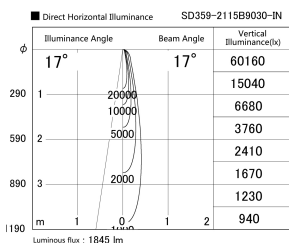

Item no. SD359-2115B9030-IN

Series Name: Lens type Cylinder
Tracklight (Internal Drive) (SD359-IN)

Installation	Track mount
Type	Lens type Cylinder Tracklight (Internal Drive) (SD359-IN)
Fixture wattage	21W
Beam angle	17
Color Temp.	3000K
CRI	Ra>90
Luminous	1845 lm
Body	Die-cast aluminum alloy
Body finish	Black
Trim finish	Black
Reflector finish	N/A
IP Rate	IP20
Light source	COB module
Input Voltage	AC220~240V
Dimming Type	Non-Dimmable
Certificate	CE,CCC
Cut Hole	N/A