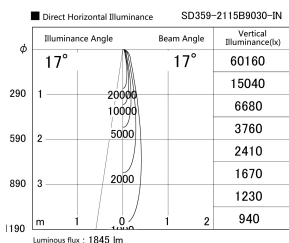

Item no. SD359-2115B9030-IN

Series Name: Lens type Cylinder
Tracklight (Internal Drive) (SD359-IN)

Installation	Track mount
Type	
Fixture wattage	21W
Beam angle	17
Color Temp.	3000K
CRI	Ra>90
Luminous	1845 lm
Body	Die-cast aluminum alloy
Body finish	Black
Trim finish	Black
Reflector finish	N/A
IP Rate	IP20
Light source	COB module
Input Voltage	AC220~240V
Dimming Type	Non-Dimmable
Certificate	CE,CCC
Cut Hole	N/A