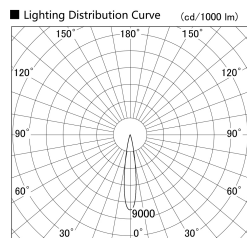

Item no. SD359-1415B9030-IN

Series Name: Lens type Cylinder
Tracklight (Internal Drive) (SD359-IN)

Installation	Track mount
Type	Lens type Cylinder Tracklight (Internal Drive) (SD359-IN)
Fixture wattage	14W
Beam angle	17
Color Temp.	3000K
CRI	Ra>90
Luminous	1325 lm
Body	Die-cast aluminum alloy
Body finish	Black
Trim finish	Black
Reflector finish	N/A
IP Rate	IP20
Light source	COB module
Input Voltage	AC220~240V
Dimming Type	Non-Dimmable
Certificate	CE,CCC
Cut Hole	N/A