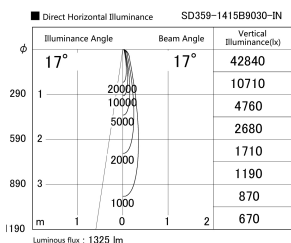

Item no. SD359-1415B9030-IN

Series Name: Lens type Cylinder
Tracklight (Internal Drive) (SD359-IN)

Installation	Track mount
Type	Lens type Cylinder Tracklight (Internal Drive) (SD359-IN)
Fixture wattage	14W
Beam angle	17
Color Temp.	3000K
CRI	Ra>90
Luminous	1325 lm
Body	Die-cast aluminum alloy
Body finish	Black
Trim finish	Black
Reflector finish	N/A
IP Rate	IP20
Light source	COB module
Input Voltage	AC220~240V
Dimming Type	Non-Dimmable
Certificate	CE,CCC
Cut Hole	N/A