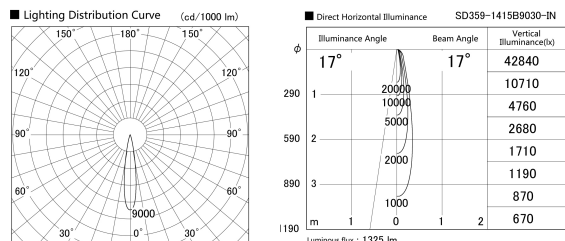

Item no. SD359-1415B9030-IN

Series Name: Lens type Cylinder  
Tracklight (Internal Drive) (SD359-IN)

Installation	Track mount
Type	
Fixture wattage	14W
Beam angle	17
Color Temp.	3000K
CRI	Ra>90
Luminous	1325 lm
Body	Die-cast aluminum alloy
Body finish	Black
Trim finish	Black
Reflector finish	N/A
IP Rate	IP20
Light source	COB module
Input Voltage	AC220~240V
Dimming Type	Non-Dimmable
Certificate	CE,CCC
Cut Hole	N/A