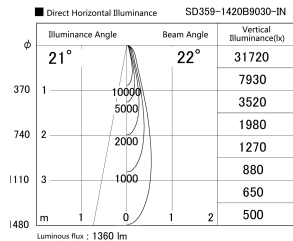

Item no. SD359-1420B9030-IN

Series Name: Lens type Cylinder  
Tracklight (Internal Drive) (SD359-IN)

Installation	Track mount
Type	
Fixture wattage	14W
Beam angle	22
Color Temp.	3000K
CRI	Ra>90
Luminous	1360 lm
Body	Die-cast aluminum alloy
Body finish	Black
Trim finish	Black
Reflector finish	N/A
IP Rate	IP20
Light source	COB module
Input Voltage	AC220~240V
Dimming Type	Non-Dimmable
Certificate	CE,CCC
Cut Hole	N/A