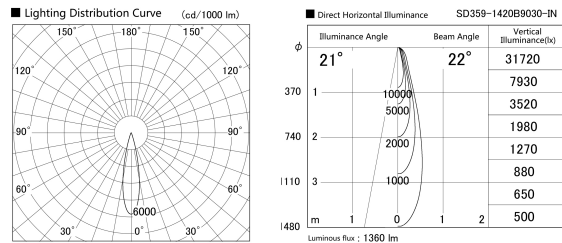

Item no. SD359-1420B9030-IN

Series Name: Lens type Cylinder
Tracklight (Internal Drive) (SD359-IN)

Installation	Track mount
Type	Lens type Cylinder Tracklight (Internal Drive) (SD359-IN)
Fixture wattage	14W
Beam angle	22
Color Temp.	3000K
CRI	Ra>90
Luminous	1360 lm
Body	Die-cast aluminum alloy
Body finish	Black
Trim finish	Black
Reflector finish	N/A
IP Rate	IP20
Light source	COB module
Input Voltage	AC220~240V
Dimming Type	Non-Dimmable
Certificate	CE,CCC
Cut Hole	N/A