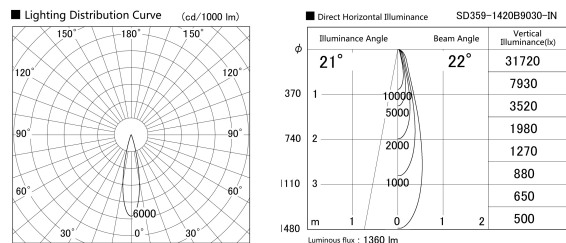

Item no. SD359-1420B9030-IN

Series Name: Lens type Cylinder  
Tracklight (Internal Drive) (SD359-IN)

Installation	Track mount
Type	Lens type Cylinder Tracklight (Internal Drive) (SD359-IN)
Fixture wattage	14W
Beam angle	22
Color Temp.	3000K
CRI	Ra>90
Luminous	1360 lm
Body	Die-cast aluminum alloy
Body finish	Black
Trim finish	Black
Reflector finish	N/A
IP Rate	IP20
Light source	COB module
Input Voltage	AC220~240V
Dimming Type	Non-Dimmable
Certificate	CE,CCC
Cut Hole	N/A