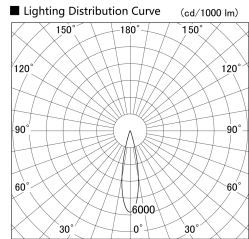

Item no. SD359-1420B9030-IN

Series Name: Lens type Cylinder  
Tracklight (Internal Drive) (SD359-IN)

Installation	Track mount
Type	
Fixture wattage	14W
Beam angle	22
Color Temp.	3000K
CRI	Ra>90
Luminous	1360 lm
Body	Die-cast aluminum alloy
Body finish	Black
Trim finish	Black
Reflector finish	N/A
IP Rate	IP20
Light source	COB module
Input Voltage	AC220~240V
Dimming Type	Non-Dimmable
Certificate	CE,CCC
Cut Hole	N/A