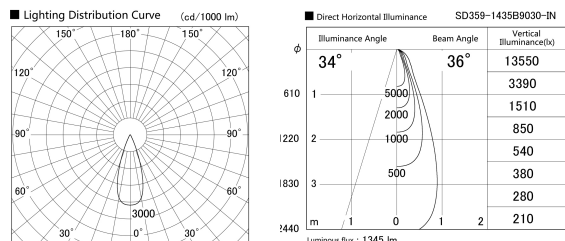

Item no. SD359-1435B9030-IN

Series Name: Lens type Cylinder
Tracklight (Internal Drive) (SD359-IN)

Installation	Track mount
Type	
Fixture wattage	14W
Beam angle	36
Color Temp.	3000K
CRI	Ra>90
Luminous	1343 lm
Body	Die-cast aluminum alloy
Body finish	Black
Trim finish	Black
Reflector finish	N/A
IP Rate	IP20
Light source	COB module
Input Voltage	AC220~240V
Dimming Type	Non-Dimmable
Certificate	CE,CCC
Cut Hole	N/A