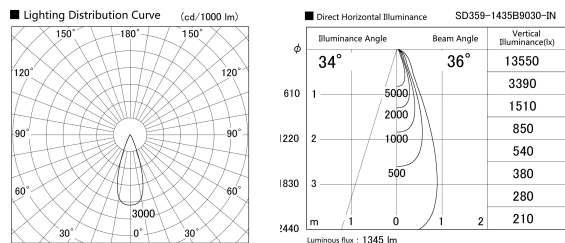

Item no. SD359-1435B9030-IN

Series Name: Lens type Cylinder
Tracklight (Internal Drive) (SD359-IN)

Installation	Track mount
Type	Lens type Cylinder Tracklight (Internal Drive) (SD359-IN)
Fixture wattage	14W
Beam angle	36
Color Temp.	3000K
CRI	Ra>90
Luminous	1343 lm
Body	Die-cast aluminum alloy
Body finish	Black
Trim finish	Black
Reflector finish	N/A
IP Rate	IP20
Light source	COB module
Input Voltage	AC220~240V
Dimming Type	Non-Dimmable
Certificate	CE,CCC
Cut Hole	N/A