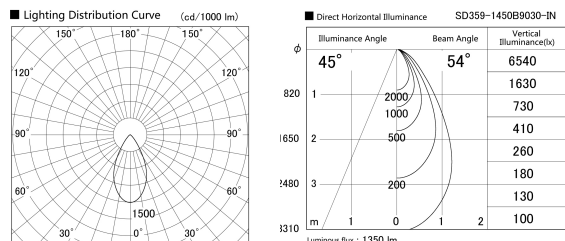

Item no. SD359-1450B9030-IN

Series Name: Lens type Cylinder
Tracklight (Internal Drive) (SD359-IN)

Installation	Track mount
Type	
Fixture wattage	14W
Beam angle	54
Color Temp.	3000K
CRI	Ra>90
Luminous	1350 lm
Body	Die-cast aluminum alloy
Body finish	Black
Trim finish	Black
Reflector finish	N/A
IP Rate	IP20
Light source	COB module
Input Voltage	AC220~240V
Dimming Type	Non-Dimmable
Certificate	CE,CCC
Cut Hole	N/A