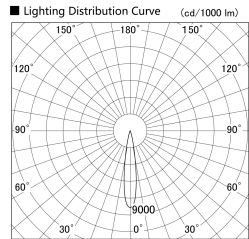

Item no. SD359-2515B9035-IN

Series Name: Lens type Cylinder
Tracklight (Internal Drive) (SD359-IN)

Installation	Track mount
Type	
Fixture wattage	24.3W
Beam angle	17
Color Temp.	3500K
CRI	Ra>90
Luminous	2226 lm
Body	Die-cast aluminum alloy
Body finish	Black
Trim finish	Black
Reflector finish	N/A
IP Rate	IP20
Light source	COB module
Input Voltage	AC220~240V
Dimming Type	Non-Dimmable
Certificate	CE,CCC
Cut Hole	N/A