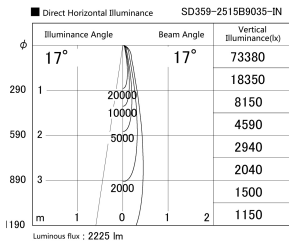

Item no. SD359-2515B9035-IN

Series Name: Lens type Cylinder
Tracklight (Internal Drive) (SD359-IN)

Installation	Track mount
Type	
Fixture wattage	24.3W
Beam angle	17
Color Temp.	3500K
CRI	Ra>90
Luminous	2226 lm
Body	Die-cast aluminum alloy
Body finish	Black
Trim finish	Black
Reflector finish	N/A
IP Rate	IP20
Light source	COB module
Input Voltage	AC220~240V
Dimming Type	Non-Dimmable
Certificate	CE,CCC
Cut Hole	N/A