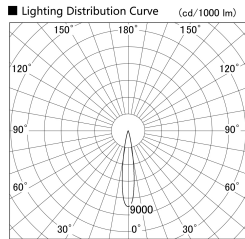

Item no. SD359-2115B9035-IN

Series Name: Lens type Cylinder
Tracklight (Internal Drive) (SD359-IN)

Installation	Track mount
Type	Lens type Cylinder Tracklight (Internal Drive) (SD359-IN)
Fixture wattage	21W
Beam angle	17
Color Temp.	3500K
CRI	Ra>90
Luminous	1882 lm
Body	Die-cast aluminum alloy
Body finish	Black
Trim finish	Black
Reflector finish	N/A
IP Rate	IP20
Light source	COB module
Input Voltage	AC220~240V
Dimming Type	Non-Dimmable
Certificate	CE,CCC
Cut Hole	N/A