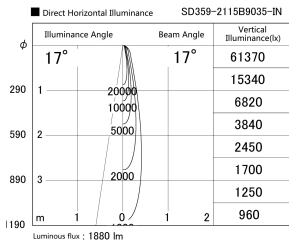

Item no. SD359-2115B9035-IN

Series Name: Lens type Cylinder
Tracklight (Internal Drive) (SD359-IN)

Installation	Track mount
Type	Lens type Cylinder Tracklight (Internal Drive) (SD359-IN)
Fixture wattage	21W
Beam angle	17
Color Temp.	3500K
CRI	Ra>90
Luminous	1882 lm
Body	Die-cast aluminum alloy
Body finish	Black
Trim finish	Black
Reflector finish	N/A
IP Rate	IP20
Light source	COB module
Input Voltage	AC220~240V
Dimming Type	Non-Dimmable
Certificate	CE,CCC
Cut Hole	N/A