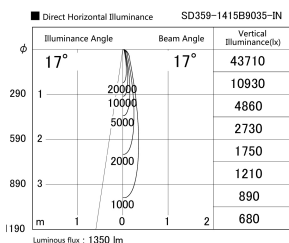

Item no. SD359-1415B9035-IN

Series Name: Lens type Cylinder  
Tracklight (Internal Drive) (SD359-IN)

Installation	Track mount
Type	
Fixture wattage	14W
Beam angle	17
Color Temp.	3500K
CRI	Ra>90
Luminous	1352 lm
Body	Die-cast aluminum alloy
Body finish	Black
Trim finish	Black
Reflector finish	N/A
IP Rate	IP20
Light source	COB module
Input Voltage	AC220~240V
Dimming Type	Non-Dimmable
Certificate	CE,CCC
Cut Hole	N/A