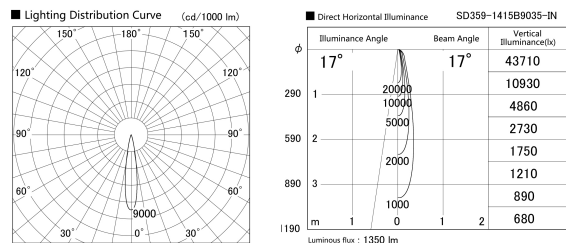

Item no. SD359-1415B9035-IN

Series Name: Lens type Cylinder  
Tracklight (Internal Drive) (SD359-IN)

Installation	Track mount
Type	Lens type Cylinder Tracklight (Internal Drive) (SD359-IN)
Fixture wattage	14W
Beam angle	17
Color Temp.	3500K
CRI	Ra>90
Luminous	1352 lm
Body	Die-cast aluminum alloy
Body finish	Black
Trim finish	Black
Reflector finish	N/A
IP Rate	IP20
Light source	COB module
Input Voltage	AC220~240V
Dimming Type	Non-Dimmable
Certificate	CE,CCC
Cut Hole	N/A