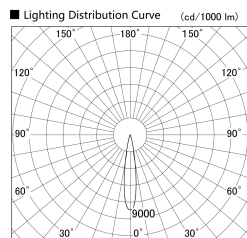

Item no. SD359-1415B9035-IN

Series Name: Lens type Cylinder  
Tracklight (Internal Drive) (SD359-IN)

Installation	Track mount
Type	
Fixture wattage	14W
Beam angle	17
Color Temp.	3500K
CRI	Ra>90
Luminous	1352 lm
Body	Die-cast aluminum alloy
Body finish	Black
Trim finish	Black
Reflector finish	N/A
IP Rate	IP20
Light source	COB module
Input Voltage	AC220~240V
Dimming Type	Non-Dimmable
Certificate	CE,CCC
Cut Hole	N/A