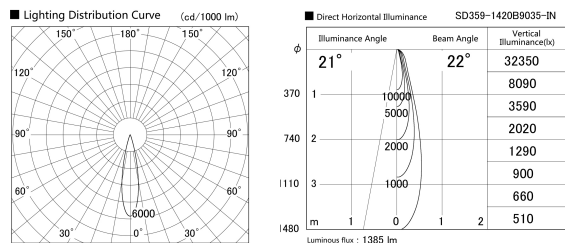

Item no. SD359-1420B9035-IN

Series Name: Lens type Cylinder
Tracklight (Internal Drive) (SD359-IN)

Installation	Track mount
Type	Lens type Cylinder Tracklight (Internal Drive) (SD359-IN)
Fixture wattage	14W
Beam angle	22
Color Temp.	3500K
CRI	Ra>90
Luminous	1387 lm
Body	Die-cast aluminum alloy
Body finish	Black
Trim finish	Black
Reflector finish	N/A
IP Rate	IP20
Light source	COB module
Input Voltage	AC220~240V
Dimming Type	Non-Dimmable
Certificate	CE,CCC
Cut Hole	N/A