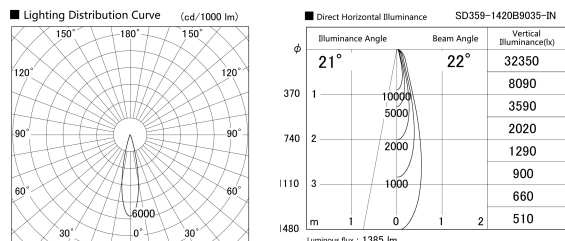

Item no. SD359-1420B9035-IN

Series Name: Lens type Cylinder  
Tracklight (Internal Drive) (SD359-IN)

Installation	Track mount
Type	
Fixture wattage	14W
Beam angle	22
Color Temp.	3500K
CRI	Ra>90
Luminous	1387 lm
Body	Die-cast aluminum alloy
Body finish	Black
Trim finish	Black
Reflector finish	N/A
IP Rate	IP20
Light source	COB module
Input Voltage	AC220~240V
Dimming Type	Non-Dimmable
Certificate	CE,CCC
Cut Hole	N/A