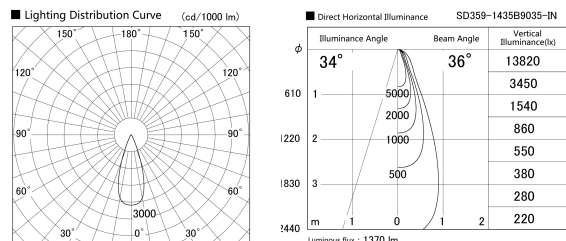

Item no. SD359-1435B9035-IN

Series Name: Lens type Cylinder
Tracklight (Internal Drive) (SD359-IN)

Installation	Track mount
Type	
Fixture wattage	14W
Beam angle	36
Color Temp.	3500K
CRI	Ra>90
Luminous	1370 lm
Body	Die-cast aluminum alloy
Body finish	Black
Trim finish	Black
Reflector finish	N/A
IP Rate	IP20
Light source	COB module
Input Voltage	AC220~240V
Dimming Type	Non-Dimmable
Certificate	CE,CCC
Cut Hole	N/A