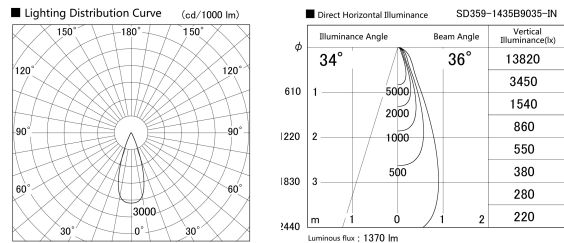

Item no. SD359-1435B9035-IN

Series Name: Lens type Cylinder  
Tracklight (Internal Drive) (SD359-IN)

Installation	Track mount
Type	Lens type Cylinder Tracklight (Internal Drive) (SD359-IN)
Fixture wattage	14W
Beam angle	36
Color Temp.	3500K
CRI	Ra>90
Luminous	1370 lm
Body	Die-cast aluminum alloy
Body finish	Black
Trim finish	Black
Reflector finish	N/A
IP Rate	IP20
Light source	COB module
Input Voltage	AC220~240V
Dimming Type	Non-Dimmable
Certificate	CE,CCC
Cut Hole	N/A