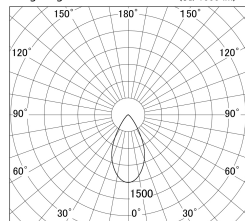

Installation	Track mount
Type	
Fixture wattage	14W
Beam angle	54
Color Temp.	3500K
CRI	Ra>90
Luminous	1377 lm
Body	Die-cast aluminum alloy
Body finish	Black
Trim finish	Black
Reflector finish	N/A
IP Rate	IP20
Light source	COB module
Input Voltage	AC220~240V
Dimming Type	Non-Dimmable
Certificate	CE,CCC
Cut Hole	N/A

■ Lighting Distribution Curve (cd/1000 lm)