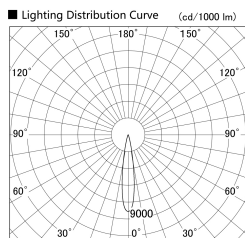

Item no. SD359-2515B9040-IN

Series Name: Lens type Cylinder  
Tracklight (Internal Drive) (SD359-IN)

Installation	Track mount
Type	Lens type Cylinder Tracklight (Internal Drive) (SD359-IN)
Fixture wattage	24.3W
Beam angle	17
Color Temp.	4000K
CRI	Ra>90
Luminous	2247 lm
Body	Die-cast aluminum alloy
Body finish	Black
Trim finish	Black
Reflector finish	N/A
IP Rate	IP20
Light source	COB module
Input Voltage	AC220~240V
Dimming Type	Non-Dimmable
Certificate	CE,CCC
Cut Hole	N/A