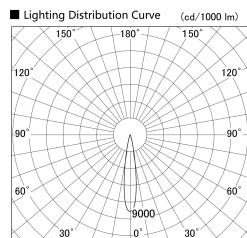

Item no. SD359-2515B9040-IN

Series Name: Lens type Cylinder
Tracklight (Internal Drive) (SD359-IN)

Installation	Track mount
Type	
Fixture wattage	24.3W
Beam angle	17
Color Temp.	4000K
CRI	Ra>90
Luminous	2247 lm
Body	Die-cast aluminum alloy
Body finish	Black
Trim finish	Black
Reflector finish	N/A
IP Rate	IP20
Light source	COB module
Input Voltage	AC220~240V
Dimming Type	Non-Dimmable
Certificate	CE,CCC
Cut Hole	N/A