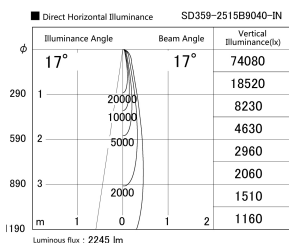

Item no. SD359-2515B9040-IN

Series Name: Lens type Cylinder
Tracklight (Internal Drive) (SD359-IN)

Installation	Track mount
Type	
Fixture wattage	24.3W
Beam angle	17
Color Temp.	4000K
CRI	Ra>90
Luminous	2247 lm
Body	Die-cast aluminum alloy
Body finish	Black
Trim finish	Black
Reflector finish	N/A
IP Rate	IP20
Light source	COB module
Input Voltage	AC220~240V
Dimming Type	Non-Dimmable
Certificate	CE,CCC
Cut Hole	N/A