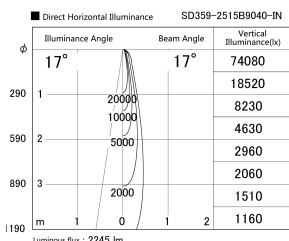

Item no. SD359-2515B9040-IN

Series Name: Lens type Cylinder  
Tracklight (Internal Drive) (SD359-IN)

Installation	Track mount
Type	Lens type Cylinder Tracklight (Internal Drive) (SD359-IN)
Fixture wattage	24.3W
Beam angle	17
Color Temp.	4000K
CRI	Ra>90
Luminous	2247 lm
Body	Die-cast aluminum alloy
Body finish	Black
Trim finish	Black
Reflector finish	N/A
IP Rate	IP20
Light source	COB module
Input Voltage	AC220~240V
Dimming Type	Non-Dimmable
Certificate	CE,CCC
Cut Hole	N/A