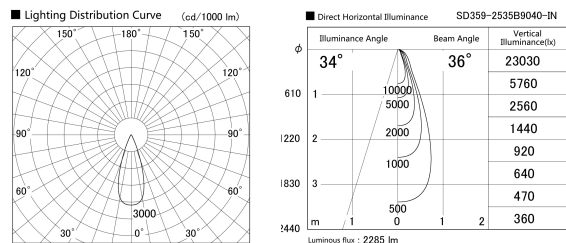

Item no. SD359-2535B9040-IN

Series Name: Lens type Cylinder
Tracklight (Internal Drive) (SD359-IN)

| | |
|------------------|---|
| Installation | Track mount |
| Type | Lens type Cylinder Tracklight (Internal Drive) (SD359-IN) |
| Fixture wattage | 24.3W |
| Beam angle | 36 |
| Color Temp. | 4000K |
| CRI | Ra>90 |
| Luminous | 2284 lm |
| Body | Die-cast aluminum alloy |
| Body finish | Black |
| Trim finish | Black |
| Reflector finish | N/A |
| IP Rate | IP20 |
| Light source | COB module |
| Input Voltage | AC220~240V |
| Dimming Type | Non-Dimmable |
| Certificate | CE,CCC |
| Cut Hole | N/A |