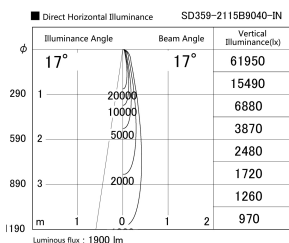

Item no. SD359-2115B9040-IN

Series Name: Lens type Cylinder
Tracklight (Internal Drive) (SD359-IN)

Installation	Track mount
Type	
Fixture wattage	21W
Beam angle	17
Color Temp.	4000K
CRI	Ra>90
Luminous	1900 lm
Body	Die-cast aluminum alloy
Body finish	Black
Trim finish	Black
Reflector finish	N/A
IP Rate	IP20
Light source	COB module
Input Voltage	AC220~240V
Dimming Type	Non-Dimmable
Certificate	CE,CCC
Cut Hole	N/A