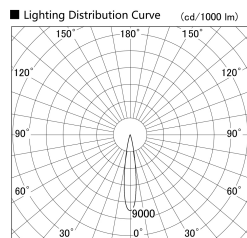

Item no. SD359-2115B9040-IN

Series Name: Lens type Cylinder
Tracklight (Internal Drive) (SD359-IN)

Installation	Track mount
Type	
Fixture wattage	21W
Beam angle	17
Color Temp.	4000K
CRI	Ra>90
Luminous	1900 lm
Body	Die-cast aluminum alloy
Body finish	Black
Trim finish	Black
Reflector finish	N/A
IP Rate	IP20
Light source	COB module
Input Voltage	AC220~240V
Dimming Type	Non-Dimmable
Certificate	CE,CCC
Cut Hole	N/A