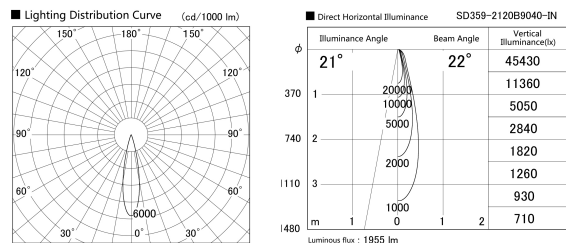

Item no. SD359-2120B9040-IN

Series Name: Lens type Cylinder
Tracklight (Internal Drive) (SD359-IN)

| | |
|------------------|---|
| Installation | Track mount |
| Type | Lens type Cylinder Tracklight (Internal Drive) (SD359-IN) |
| Fixture wattage | 21W |
| Beam angle | 22 |
| Color Temp. | 4000K |
| CRI | Ra>90 |
| Luminous | 1955 lm |
| Body | Die-cast aluminum alloy |
| Body finish | Black |
| Trim finish | Black |
| Reflector finish | N/A |
| IP Rate | IP20 |
| Light source | COB module |
| Input Voltage | AC220~240V |
| Dimming Type | Non-Dimmable |
| Certificate | CE,CCC |
| Cut Hole | N/A |