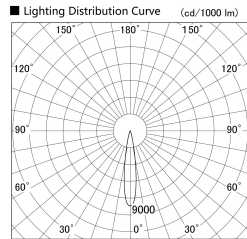

Item no. SD359-1415B9040-IN

Series Name: Lens type Cylinder
Tracklight (Internal Drive) (SD359-IN)

Installation	Track mount
Type	Lens type Cylinder Tracklight (Internal Drive) (SD359-IN)
Fixture wattage	14W
Beam angle	17
Color Temp.	4000K
CRI	Ra>90
Luminous	1365 lm
Body	Die-cast aluminum alloy
Body finish	Black
Trim finish	Black
Reflector finish	N/A
IP Rate	IP20
Light source	COB module
Input Voltage	AC220~240V
Dimming Type	Non-Dimmable
Certificate	CE,CCC
Cut Hole	N/A