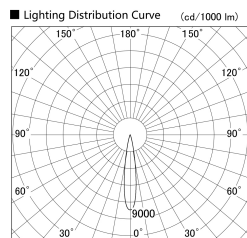

Item no. SD359-1415B9040-IN

Series Name: Lens type Cylinder  
Tracklight (Internal Drive) (SD359-IN)

Installation	Track mount
Type	
Fixture wattage	14W
Beam angle	17
Color Temp.	4000K
CRI	Ra>90
Luminous	1365 lm
Body	Die-cast aluminum alloy
Body finish	Black
Trim finish	Black
Reflector finish	N/A
IP Rate	IP20
Light source	COB module
Input Voltage	AC220~240V
Dimming Type	Non-Dimmable
Certificate	CE,CCC
Cut Hole	N/A