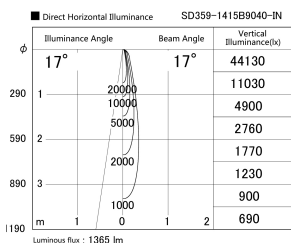

Item no. SD359-1415B9040-IN

Series Name: Lens type Cylinder  
Tracklight (Internal Drive) (SD359-IN)

Installation	Track mount
Type	
Fixture wattage	14W
Beam angle	17
Color Temp.	4000K
CRI	Ra>90
Luminous	1365 lm
Body	Die-cast aluminum alloy
Body finish	Black
Trim finish	Black
Reflector finish	N/A
IP Rate	IP20
Light source	COB module
Input Voltage	AC220~240V
Dimming Type	Non-Dimmable
Certificate	CE,CCC
Cut Hole	N/A