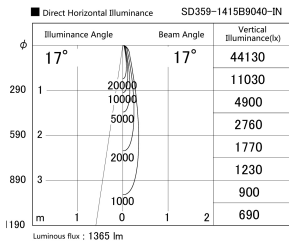

Item no. SD359-1415B9040-IN

Series Name: Lens type Cylinder
Tracklight (Internal Drive) (SD359-IN)

Installation	Track mount
Type	Lens type Cylinder Tracklight (Internal Drive) (SD359-IN)
Fixture wattage	14W
Beam angle	17
Color Temp.	4000K
CRI	Ra>90
Luminous	1365 lm
Body	Die-cast aluminum alloy
Body finish	Black
Trim finish	Black
Reflector finish	N/A
IP Rate	IP20
Light source	COB module
Input Voltage	AC220~240V
Dimming Type	Non-Dimmable
Certificate	CE,CCC
Cut Hole	N/A