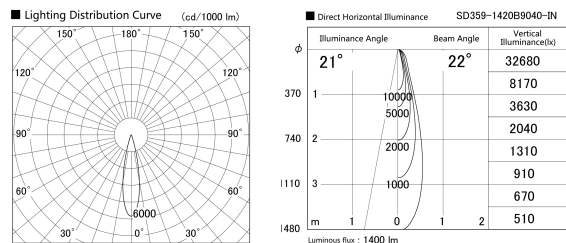

Item no. SD359-1420B9040-IN

Series Name: Lens type Cylinder  
Tracklight (Internal Drive) (SD359-IN)

Installation	Track mount
Type	Lens type Cylinder Tracklight (Internal Drive) (SD359-IN)
Fixture wattage	14W
Beam angle	22
Color Temp.	4000K
CRI	Ra>90
Luminous	1401 lm
Body	Die-cast aluminum alloy
Body finish	Black
Trim finish	Black
Reflector finish	N/A
IP Rate	IP20
Light source	COB module
Input Voltage	AC220~240V
Dimming Type	Non-Dimmable
Certificate	CE,CCC
Cut Hole	N/A