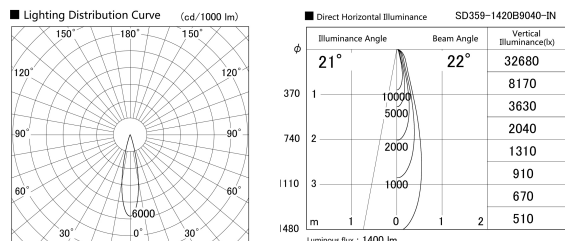

Item no. SD359-1420B9040-IN

Series Name: Lens type Cylinder  
Tracklight (Internal Drive) (SD359-IN)

Installation	Track mount
Type	
Fixture wattage	14W
Beam angle	22
Color Temp.	4000K
CRI	Ra>90
Luminous	1401 lm
Body	Die-cast aluminum alloy
Body finish	Black
Trim finish	Black
Reflector finish	N/A
IP Rate	IP20
Light source	COB module
Input Voltage	AC220~240V
Dimming Type	Non-Dimmable
Certificate	CE,CCC
Cut Hole	N/A