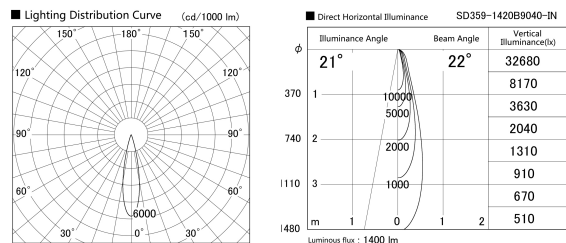

Item no. SD359-1420B9040-IN

Series Name: Lens type Cylinder
Tracklight (Internal Drive) (SD359-IN)

Installation	Track mount
Type	Lens type Cylinder Tracklight (Internal Drive) (SD359-IN)
Fixture wattage	14W
Beam angle	22
Color Temp.	4000K
CRI	Ra>90
Luminous	1401 lm
Body	Die-cast aluminum alloy
Body finish	Black
Trim finish	Black
Reflector finish	N/A
IP Rate	IP20
Light source	COB module
Input Voltage	AC220~240V
Dimming Type	Non-Dimmable
Certificate	CE,CCC
Cut Hole	N/A