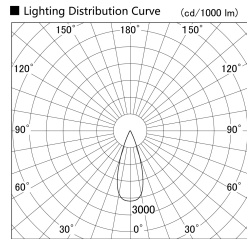

Item no. SD359-1435B9040-IN

Series Name: Lens type Cylinder
Tracklight (Internal Drive) (SD359-IN)

Installation	Track mount
Type	
Fixture wattage	14W
Beam angle	36
Color Temp.	4000K
CRI	Ra>90
Luminous	1383 lm
Body	Die-cast aluminum alloy
Body finish	Black
Trim finish	Black
Reflector finish	N/A
IP Rate	IP20
Light source	COB module
Input Voltage	AC220~240V
Dimming Type	Non-Dimmable
Certificate	CE,CCC
Cut Hole	N/A