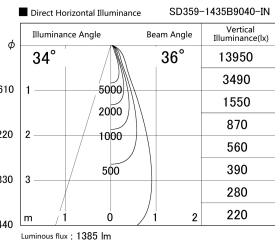

Item no. SD359-1435B9040-IN

Series Name: Lens type Cylinder
Tracklight (Internal Drive) (SD359-IN)

Installation	Track mount
Type	
Fixture wattage	14W
Beam angle	36
Color Temp.	4000K
CRI	Ra>90
Luminous	1383 lm
Body	Die-cast aluminum alloy
Body finish	Black
Trim finish	Black
Reflector finish	N/A
IP Rate	IP20
Light source	COB module
Input Voltage	AC220~240V
Dimming Type	Non-Dimmable
Certificate	CE,CCC
Cut Hole	N/A